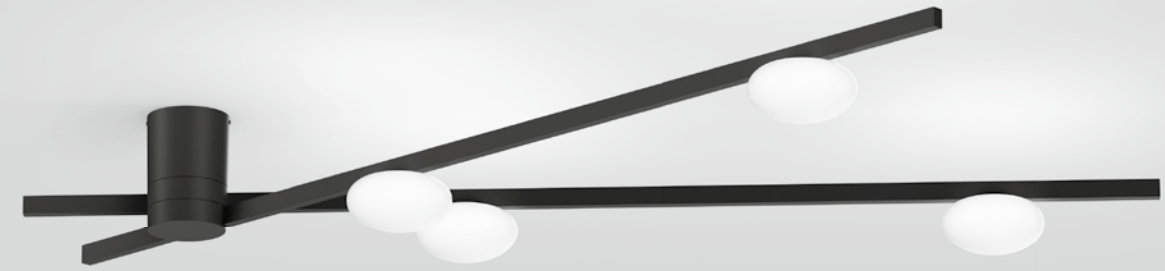

PERLEZ SPIN

Ceiling surface

new

1.0

LED COB 25W | phase-cut dim
220-240VAC | 50-60Hz | incl. driver
aluminium | opal glass

IP20 180° SDCM2 L80|50K 1.49kg

2700K | CRI >90 | 4x250lm

CODE