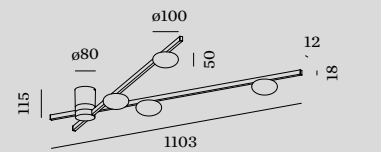

PERLEZ SPIN

Ceiling surface

new

1.0

LED COB 25W | phase-cut dim
220-240VAC | 50-60Hz | incl. driver
aluminium | opal glass

IP20 180° SDCM2 L80|50K 1.49kg

2700K | CRI >90 | 4x250lm

CODE