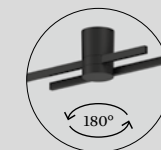

Rev. 001/2024-05