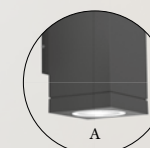

2.0 LED

LED COB 20W | phase-cut dim
220-240VAC | 50-60Hz | incl. driver
aluminium

IP65 | 36° SDCM3 L80/60K 1.13kg

3000K | CRI >90 | 2x720lm