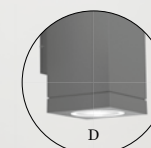

2.0 LED

LED COB 20W | phase-cut dim
220-240VAC | 50-60Hz | incl. driver
aluminium

IP65 | 36° SDCM3 L80/60K 1.13kg

3000K | CRI >90 | 2x720lm