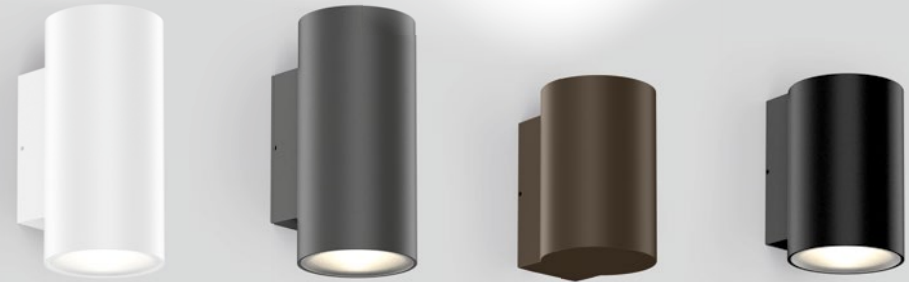

PRIVATE RESIDENCE AUSTRIA

TRAM

Outdoor
Wall surface

1.0

LED COB 6W | phase-cut dim
220-240VAC | 50-60Hz
aluminium

IP65 36° SDCM3 L70I55K 0.25kg

3000K | CRI >90 | 560lm

	CODE
	747568W5
	747568A5
	747568Q5
	747568B5

2.0

LED COB 9W | phase-cut dim
220-240VAC | 50-60Hz
aluminium

IP65 36° SDCM3 L70I55K 0.30kg

3000K | CRI >90 | 2x360lm

	CODE
	747668W5
	747668A5
	747668Q5
	747668B5

back