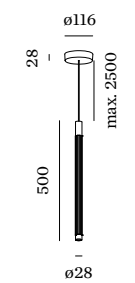

# TRACÉ

Ceiling suspended

reddot winner 2023

201 | 253 | 257

517

## 1.1

LED COB 9W | phase-cut dim  
 220-240VAC | 50-60Hz | incl. driver  
 aluminium

IP20  $\Delta$  33° SDCM2 L80|50K 0.33kg

CODE	
	253164W_
	253164BL_
	253164CH_
	253164B_

LIGHT COLOUR	LUMEN CRI	CODE
2700K	420 >90	3
3000K	440 >90	5

## 1.2

LED COB 9W | phase-cut dim  
 220-240VAC | 50-60Hz | incl. driver  
 aluminium

IP20  $\Delta$  33° SDCM2 L80|50K 0.42kg

CODE	
	253264W_
	253264BL_
	253264CH_
	253264B_

LIGHT COLOUR	LUMEN CRI	CODE
2700K	420 >90	3
3000K	440 >90	5