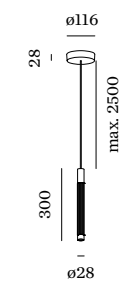

# TRACÉ

Ceiling suspended

reddot winner 2023

201 | 253 | 257

517

## 1.1

LED COB 9W | phase-cut dim  
 220-240VAC | 50-60Hz | incl. driver  
 aluminium

IP20  $\Delta$  33° SDCM2 L80|50K 0.33kg

CODE	
	253164W_
	253164BL_
	253164CH_
	253164B_

LIGHT COLOUR	LUMEN CRI	CODE
2700K	420 >90	3
3000K	440 >90	5

## 1.2

LED COB 9W | phase-cut dim  
 220-240VAC | 50-60Hz | incl. driver  
 aluminium

IP20  $\Delta$  33° SDCM2 L80|50K 0.42kg

CODE	
	253264W_
	253264BL_
	253264CH_
	253264B_

LIGHT COLOUR	LUMEN CRI	CODE
2700K	420 >90	3
3000K	440 >90	5