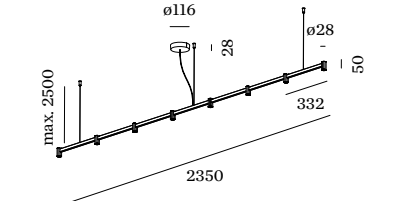

3.0

LED COB 15W | phase-cut dim
220-240VAC | 50-60Hz | incl. driver
aluminium

IP20 Δ 30° SDCM2 L80|50K 1.10kg

CODE	
	253764CH_
	253764B_

LIGHT COLOUR	LUMEN|CRI	CODE
2700K	8x180|>90	3
3000K	8x200|>90	5