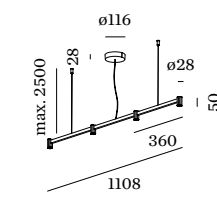

TRACE CHANDELIER

Ceiling suspended

new

201 | 253 | 257

1.0

LED COB 11W | phase-cut dim
220-240VAC | 50-60Hz | incl. driver
aluminium

IP20 Δ 30° SDCM2 L80|50K 0.64kg

| CODE | |
|------|-----------|
| | 253564CH_ |
| | 253564B_ |

| LIGHT COLOUR | LUMEN CRI | CODE |
|--------------|-----------|------|
| 2700K | 4x180 >90 | 3 |
| 3000K | 4x200 >90 | 5 |

2.0

LED COB 15W | phase-cut dim
220-240VAC | 50-60Hz | incl. driver
aluminium

IP20 Δ 30° SDCM2 L80|50K 0.84kg

| CODE | |
|------|-----------|
| | 253664CH_ |
| | 253664B_ |

| LIGHT COLOUR | LUMEN CRI | CODE |
|--------------|-----------|------|
| 2700K | 6x180 >90 | 3 |
| 3000K | 6x200 >90 | 5 |

3.0

LED COB 15W | phase-cut dim
220-240VAC | 50-60Hz | incl. driver
aluminium

IP20 Δ 30° SDCM2 L80|50K 1.10kg

| CODE | |
|------|-----------|
| | 253764CH_ |
| | 253764B_ |

| LIGHT COLOUR | LUMEN CRI | CODE |
|--------------|-----------|------|
| 2700K | 8x180 >90 | 3 |
| 3000K | 8x200 >90 | 5 |