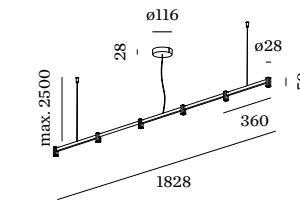

TRACE CHANDELIER

Ceiling suspended

new

201 | 253 | 257

1.0

LED COB 11W | phase-cut dim
220-240VAC | 50-60Hz | incl. driver
aluminium

IP20 Δ 30° SDCM2 L80|50K 0.64kg

| CODE | |
|------|-----------|
| | 253564CH_ |
| | 253564B_ |

| LIGHT COLOUR | LUMEN CRI | CODE |
|--------------|-----------|------|
| 2700K | 4x180 >90 | 3 |
| 3000K | 4x200 >90 | 5 |

2.0

LED COB 15W | phase-cut dim
220-240VAC | 50-60Hz | incl. driver
aluminium

IP20 Δ 30° SDCM2 L80|50K 0.84kg

| CODE | |
|------|-----------|
| | 253664CH_ |
| | 253664B_ |

| LIGHT COLOUR | LUMEN CRI | CODE |
|--------------|-----------|------|
| 2700K | 6x180 >90 | 3 |
| 3000K | 6x200 >90 | 5 |

3.0

LED COB 15W | phase-cut dim
220-240VAC | 50-60Hz | incl. driver
aluminium

IP20 Δ 30° SDCM2 L80|50K 1.10kg

| CODE | |
|------|-----------|
| | 253764CH_ |
| | 253764B_ |

| LIGHT COLOUR | LUMEN CRI | CODE |
|--------------|-----------|------|
| 2700K | 8x180 >90 | 3 |
| 3000K | 8x200 >90 | 5 |