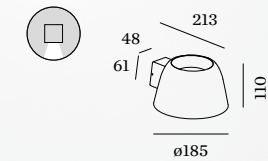

## 1.0

LED PCB 9W | phase-cut dim  
220-240VAC | 50-60Hz  
aluminium

IP65 SDCM3 L80|60K 0.91kg

2700K | CRI >90 | 410lm

|  | CODE     |
|--|----------|
|  | 746278Q3 |
|  | 746278K3 |
|  | 746278B3 |

## 2.0

LED PCB 13W | phase-cut dim  
220-240VAC | 50-60Hz  
aluminium

IP65 SDCM3 L80|60K 0.91kg

2700K | CRI >90 | 670lm

|  | CODE     |
|--|----------|
|  | 746378Q3 |
|  | 746378K3 |
|  | 746378B3 |