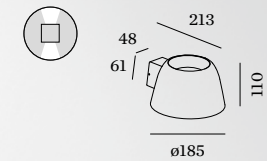

## 1.0

LED PCB 9W | phase-cut dim  
220-240VAC | 50-60Hz  
aluminium

IP65 SDCM3 L80|60K 0.91kg

2700K | CRI >90 | 410lm

|  | CODE     |
|--|----------|
|  | 746278Q3 |
|  | 746278K3 |
|  | 746278B3 |

## 2.0

LED PCB 13W | phase-cut dim  
220-240VAC | 50-60Hz  
aluminium

IP65 SDCM3 L80|60K 0.91kg

2700K | CRI >90 | 670lm

|  | CODE     |
|--|----------|
|  | 746378Q3 |
|  | 746378K3 |
|  | 746378B3 |