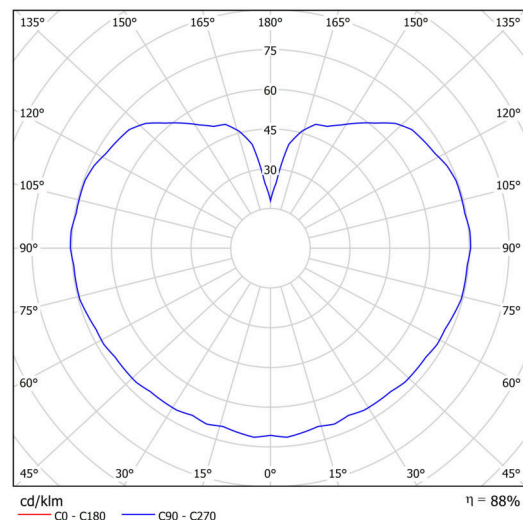

Technical data

Types of luminaires	Dimmable
Mounting type	surface mounted
Base material	polycarbonate
Shade material	three-layer glass TRIPLEX OPAL
Base color	polished brass
Shade color	white
Holding the shade	bayonet
Mounting location	ceiling/wall
Width	300 mm
Length	300 mm
Height	295 mm
Diameter	ø 300 mm
mounting holes (diameter)	4xø5mm
Cable entrance	2xø16mm
Energy Class	D
Impact strength	IK01
Operating temperature	from -20°C to +30°C

Luminous data

Lum. flux of luminaire	3090 lm
Lum. flux of light source	3510 lm
Luminaire efficacy	154 lm/W
Chromaticity temperature	4000 K
Rated life time LED L80/B10	100000 hours
CRI	Ra80
MacAdam	3
Blue light hazard	Risk group 0