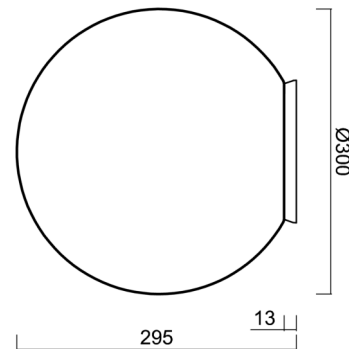

Technical data

Types of luminaires	Dimmable
Mounting type	surface mounted
Base material	polycarbonate
Shade material	three-layer glass TRIPLEX OPAL
Base color	polished brass
Shade color	white
Holding the shade	bayonet
Mounting location	ceiling/wall
Width	300 mm
Length	300 mm
Height	295 mm
Diameter	ø 300 mm
mounting holes (diameter)	4xø5mm
Cable entrance	2xø16mm
Energy Class	D
Impact strength	IK01
Operating temperature	from -20°C to +30°C

Eulum data for calculation programs are available at www.osmont.cz.

TECHNICAL SHEET

Logistical data

EAN	8591728137144
Weight NTTO	2.7 Kg
Weight BTTO	3 Kg
Number of cartons	1 pcs
Package volume	0.029 m ³
Package 1 width	0.31 m
Package 1 length	0.31 m
Package 1 height	0.305 m
Warranty*	60 months

Lampshade

Product code	Name	Color	Picture	Drawing
20094	194	white	