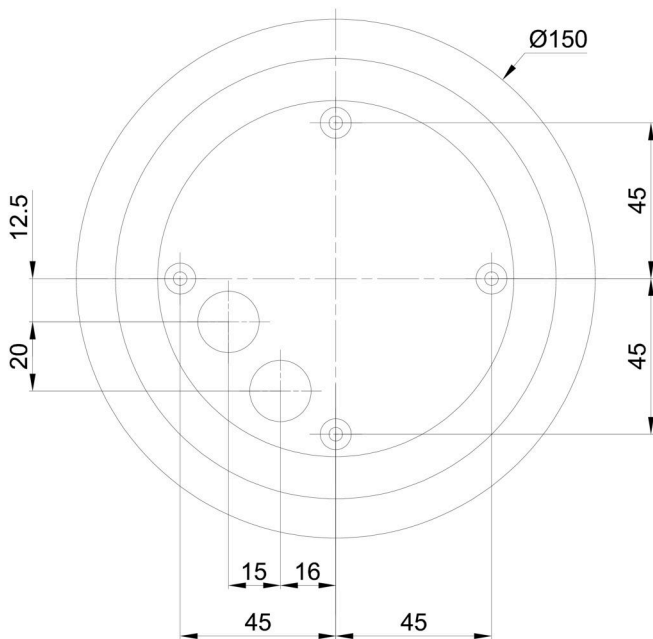

Technical data

Types of luminaires	Dimmable
Mounting type	surface mounted
Base material	polycarbonate
Shade material	three-layer glass TRIPLEX OPAL
Base color	polished brass
Shade color	white
Holding the shade	bayonet
Mounting location	ceiling/wall
Width	300 mm
Length	300 mm
Height	295 mm
Diameter	ø 300 mm
mounting holes (diameter)	4xø5mm
Cable entrance	2xø16mm
Energy Class	D
Impact strength	IK01
Operating temperature	from -20°C to +30°C

Eulum data for calculation programs are available at www.osmont.cz.

TECHNICAL SHEET

Logistical data

EAN	8591728137144
Weight NTTO	2.7 Kg
Weight BTTO	3 Kg
Number of cartons	1 pcs
Package volume	0.029 m ³
Package 1 width	0.31 m
Package 1 length	0.31 m
Package 1 height	0.305 m
Warranty*	60 months

**The warranty for the batteries is valid for 36 months from the date of purchase.*

Installation dimensions:

Additional assortment:

Base for surface mounting

Product code	Name	Color	Picture	Drawing
33521	BD1/BP 2-1 B	white Ral9003		

Lampshade

Product code	Name	Color	Picture	Drawing
20094	194	white	