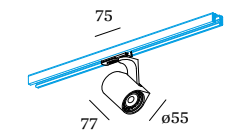

SQUBE on track

1-Phase

243

1.0 LED

LED COB 6W | phase-cut dim
220-240VAC | 50-60Hz
aluminium
1-phase Global® track adapter

⊕ IP20 0-90°|355° ∠ 39° SDCM3 L70|55K 0.36kg

1.0 PAR16

PAR16 max. 12W | GU10
100-240VAC | 50-60Hz
aluminium
1-phase Global® track adapter

⊕ IP20 0-90°|355° 0.32kg

CODE
144168W_
144168B_

CODE
144120W0
144120B0

LIGHT COLOUR	LUMEN CRI	CODE
2700K	415 >90	3
3000K	430 >90	5
1800-3000K	350 >90	9

OPTIONAL

PAR16 6.5W GU10 phase-cut dim	CODE
2700K 460lm	901228W3
2700K 437lm	901228B3
3000K 500lm	901228W5
3000K 457lm	901228B5