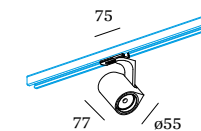

SQUBE on track

1-Phase

243

1.0 LED

LED COB 6W | phase-cut dim
220-240VAC | 50-60Hz
aluminium
1-phase Global® track adapter

⊕ IP20 0-90°|355° ∠ 39° SDCM3 L70|55K 0.36kg

1.0 PAR16

PAR16 max. 12W | GU10
100-240VAC | 50-60Hz
aluminium
1-phase Global® track adapter

⊕ IP20 0-90°|355° 0.32kg

CODE
144168W_
144168B_

CODE
144120W0
144120B0

LIGHT COLOUR	LUMEN CRI	CODE
2700K	415 >90	3
3000K	430 >90	5
1800-3000K	350 >90	9

OPTIONAL

PAR16 6.5W GU10 phase-cut dim	CODE
2700K 460lm	901228W3
2700K 437lm	901228B3
3000K 500lm	901228W5
3000K 457lm	901228B5