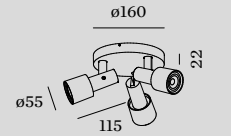

3.0

3x PAR16 max. 12W | GU10
100-240VAC | 50-60Hz
aluminium

⊕ IP20 0°-90°/330° 0.74kg

CODE	
	157520W0
	157520B0

OPTIONAL

PAR16 6.5W | GU10 | phase-cut dim

CODE	
	2700K | 460lm 901228W3
	2700K | 437lm 901228B3
	3000K | 500lm 901228W5
	3000K | 457lm 901228B5