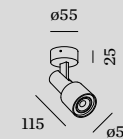

## 1.0

PAR16 max. 12W | GU10  
100-240VAC | 50-60Hz  
aluminium

⊕ IP20 0°-90° 0.23kg

CODE	
	157220W0
	157220G0
	157220K0
	157220B0