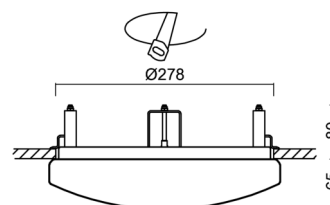

Technical data

Types of luminaires	Classic on/off
Mounting type	semi-recessed
Base material	steel
Shade material	opal polycarbonate
Base color	white Ral9003
Shade color	white
Holding the shade	folding system
Mounting location	ceiling/wall
Width	300 mm
Length	300 mm
Height	68 mm
Diameter	ø 300 mm
mounting holes (diameter)	none
Cable entrance	2xø16mm
Energy Class	D
Impact strength	IK10
Operating temperature	from -20°C to +30°C