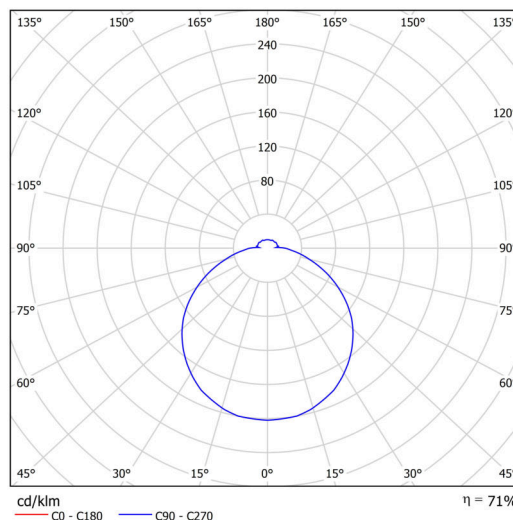

Luminous data

Lum. flux of luminaire	2000 lm
Lum. flux of light source	2810 lm
Luminaire efficacy	111 lm/W
Chromaticity temperature	4000 K
Rated life time LED L80/B10	100000 hours
CRI	Ra80
MacAdam	3
Blue light hazard	Risk group 0