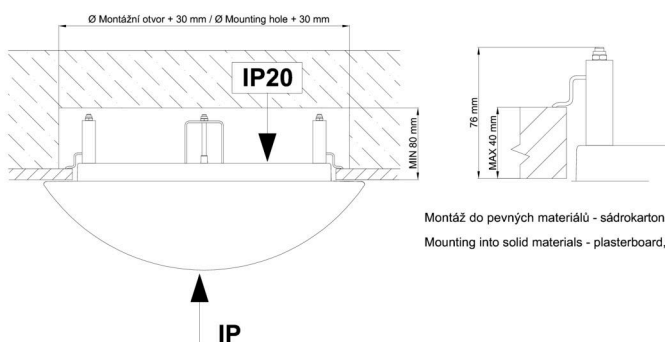

Technical data

Types of luminaires	Classic on/off
Mounting type	semi-recessed
Base material	steel
Shade material	opal polycarbonate
Base color	white Ral9003
Shade color	white
Holding the shade	folding system
Mounting location	ceiling/wall
Width	300 mm
Length	300 mm
Height	68 mm
Diameter	ø 300 mm
mounting holes (diameter)	none
Cable entrance	2xø16mm
Energy Class	D
Impact strength	IK10
Operating temperature	from -20°C to +30°C

*The warranty for the batteries is valid for 36 months from the date of purchase.

Installation dimensions:

Svítilno nesmí být z horní strany zakryto izolací.
Luminaire must not be covered with insulating matting.

Rozměry dutiny pro vestavné svítidlo [mm]:
Dimensions of cavity for recessed luminaire [mm]:

Additional assortment:

Lampshade

Product code	Name	Color	Picture	Drawing
20553	PC52	white	