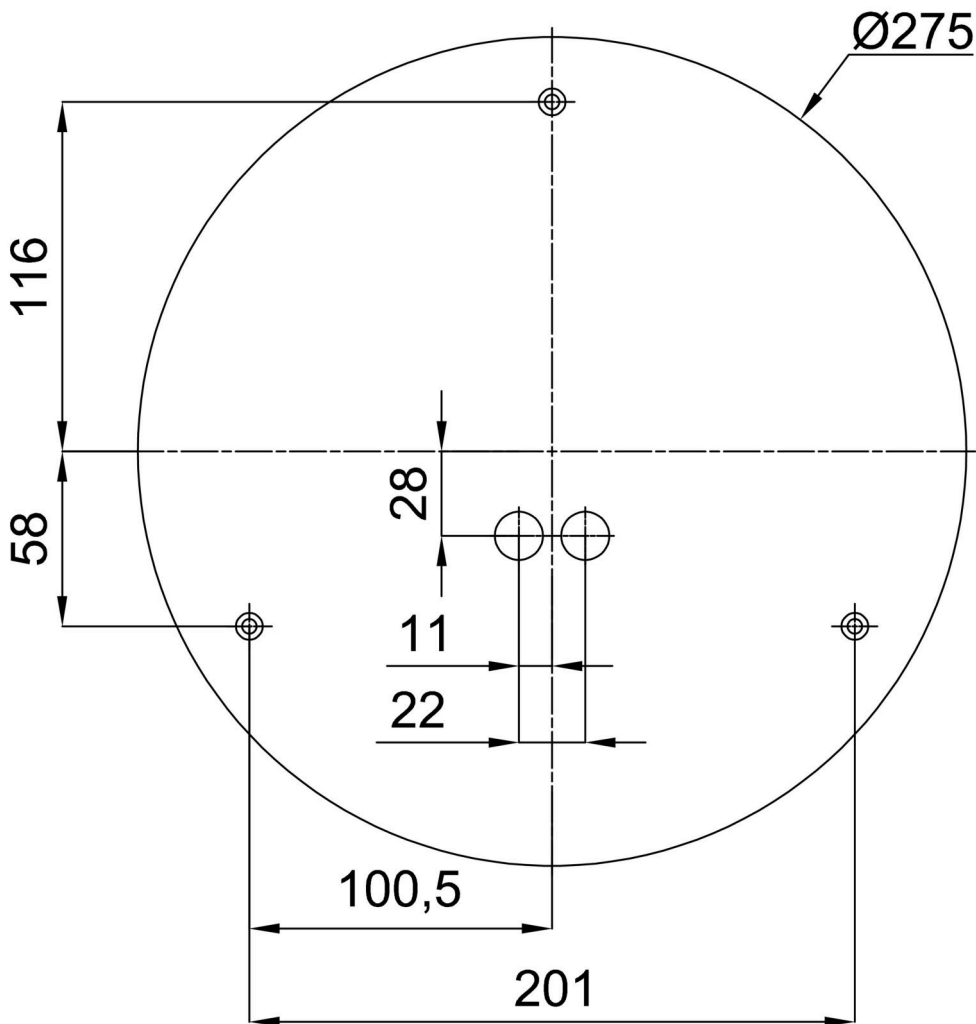

Technical data

Types of luminaires	Classic on/off
Mounting type	surface mounted
Base material	steel
Shade material	opal polycarbonate
Base color	white Ral9003
Shade color	white
Holding the shade	folding system
Mounting location	ceiling/wall
Width	300 mm
Length	300 mm
Height	81 mm
Diameter	ø 300 mm
mounting holes (diameter)	3xø4mm
Cable entrance	2xø16mm
Energy Class	D
Impact strength	IK10
Operating temperature	from -20°C to +30°C

Logistical data

EAN	8591728135805
Weight NTTO	0.9 Kg
Weight BTTO	1.2 Kg
Number of cartons	1 pcs
Package volume	0.011 m ³
Package 1 width	0.3 m
Package 1 length	0.285 m
Package 1 height	0.13 m
Warranty*	60 months

*The warranty for the batteries is valid for 36 months from the date of purchase.

Installation dimensions:

Additional assortment:

Lampshade

Product code	Name	Color	Picture	Drawing
20553	PC52	white	