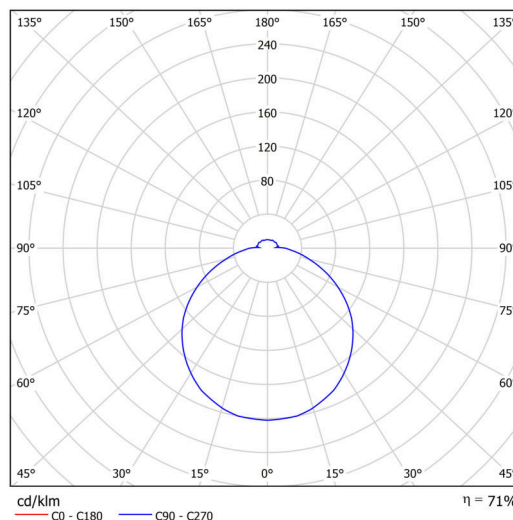

Luminous data

Lum. flux of luminaire	1910/2000 lm
Lum. flux of light source	2690/2810 lm
Luminaire efficacy	106 lm/W
Chromaticity temperature	3000/4000 K
Rated life time LED L80/B10	100000 hours
CRI	Ra80
MacAdam	3
Blue light hazard	Risk group 0