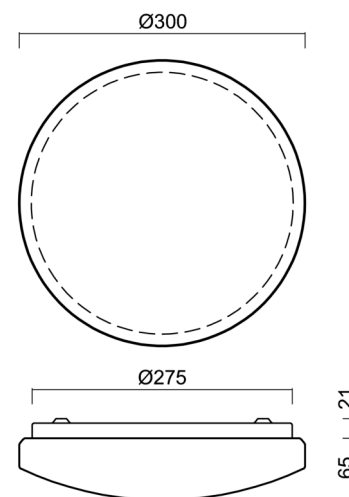

SAGITA 1

LED-1L14EMP700KN62/PC52 3/4K#

WWW.OSMONT.CZ

SAGITA 1

Product code: SAG71423

Type: LED-1L14EMP700KN62/PC52 3/4K#

Short description of the luminaire: White colour | ceiling or wall LED light ON/OFF | multipower driver | opal polycarbonate shade (PC)

Technical data

Types of luminaires	Classic on/off
Mounting type	surface mounted
Base material	steel
Shade material	opal polycarbonate
Base color	white Ral9003
Shade color	white
Holding the shade	folding system
Mounting location	ceiling/wall
Width	300 mm
Length	300 mm
Height	81 mm
Diameter	ø 300 mm
mounting holes (diameter)	3xø4mm
Cable entrance	2xø16mm
Energy Class	D
Impact strength	IK10
Operating temperature	from -20°C to +30°C