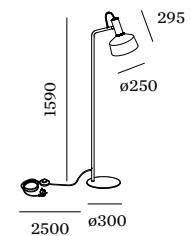

### 1.2

PAR16 max. 15W | GU10  
100-240VAC | 50-60Hz  
aluminium | steel | grey felt  
cable with floor switch

⊕ IP20 0°-45°|0°-30° 6.05kg|5.90kg

CODE	
	638120BF2
	638120BK2
	638120BB2

### 1.3

PAR16 max. 15W | GU10  
100-240VAC | 50-60Hz  
aluminium | steel | grey felt  
cable with floor switch

⊕ IP20 0°-45°|0°-30° 6.54kg|6.39kg

CODE	
	638120BF3
	638120BK3
	638120BB3