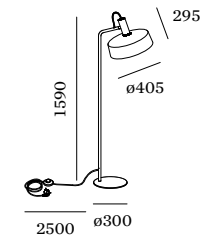

1.3

PAR16 max. 15W | GU10
100-240VAC | 50-60Hz
aluminium | steel | grey felt
cable with floor switch

⊕ IP20 0°-45°|0°-30° 6.54kg|6.39kg

CODE	
	638120BF3
	638120BK3
	638120BB3

OPTIONAL

PAR16 6.5W | GU10 | phase-cut dim

CODE	
	2700K | 437lm 901228B3
	3000K | 457lm 901228B5