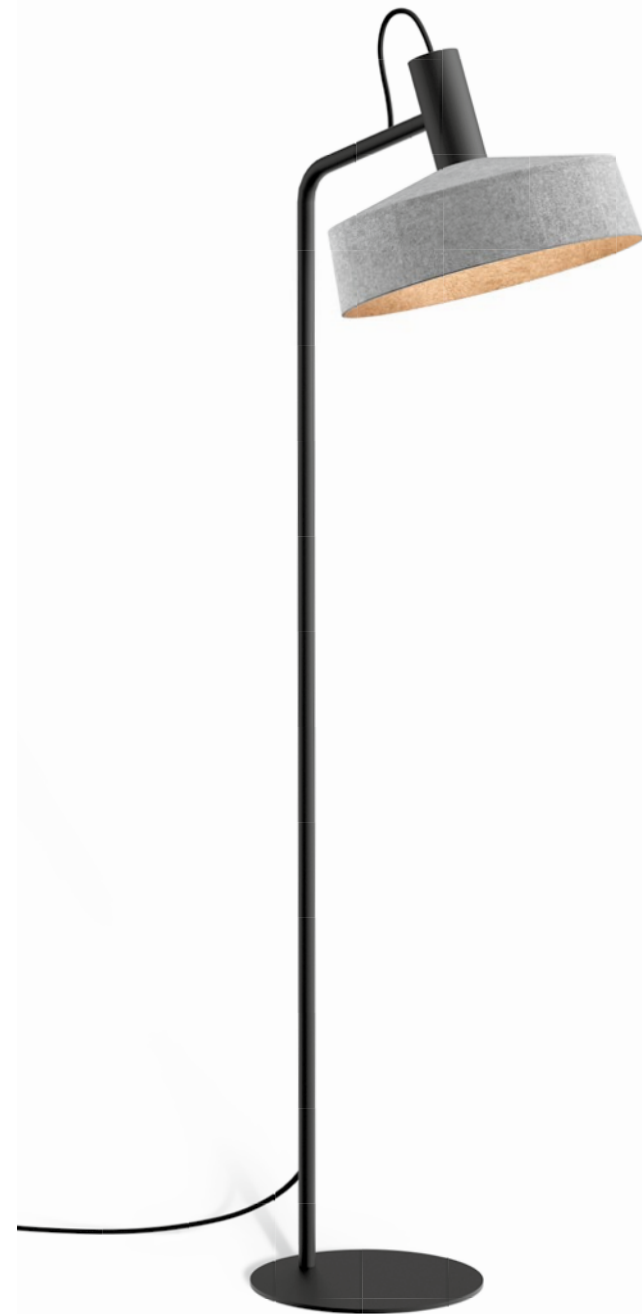

3H DRAFT

ROOMOR

Floor

reddot award 2019
winner lighting design

1.2

PAR16 max. 15W | GU10
100-240VAC | 50-60Hz
aluminium | steel | grey felt
cable with floor switch

⊕ IP20 0°-45°|0°-30° 6.05kg|5.90kg

CODE	
	638120BF2
	638120BK2
	638120BB2

OPTIONAL

PAR16 6.5W | GU10 | phase-cut dim

CODE	
	2700K | 437lm 901228B3
	3000K | 457lm 901228B5

1.3

PAR16 max. 15W | GU10
100-240VAC | 50-60Hz
aluminium | steel | grey felt
cable with floor switch

⊕ IP20 0°-45°|0°-30° 6.54kg|6.39kg

CODE	
	638120BF3
	638120BK3
	638120BB3

OPTIONAL

PAR16 6.5W | GU10 | phase-cut dim

CODE	
	2700K | 437lm 901228B3
	3000K | 457lm 901228B5