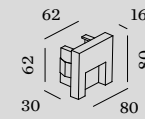

PRIVATE RESIDENCE GREECE

RETO

Outdoor
Wall recessed

0.8

LED PCB 3W | const. volt. | 24V
aluminium

IP65 SDCM3 L80|50K 0.24kg

66x66 1.40 min. 12

3000K | CRI >90 | 80lm