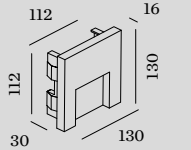

PRIVATE RESIDENCE GREECE

RETO

Outdoor
Wall recessed

0.8

LED PCB 3W | const. volt. | 24V
aluminium

IP65 SDCM3 L80|50K 0.24kg

66x66 1.40 min. 12

3000K | CRI >90 | 80lm