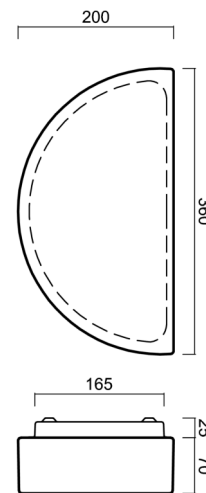

NARA 1

LED-1L41E700U41/201 4K#

WWW.OSMONT.CZ

NARA 1

Product code: NAR48680

Type: LED-1L41E700U41/201 4K#

Short description of the luminaire: White colour | ceiling or wall LED light ON/OFF | TRIPLEX OPAL hand blown glass shade|

Technical data

Types of luminaires	Classic on/off
Mounting type	surface mounted
Base material	steel
Shade material	three-layer glass TRIPLEX OPAL
Base color	white Ral9003
Shade color	white
Holding the shade	folding system
Mounting location	wall
Width	360 mm
Length	197 mm
Height	86 mm
mounting holes (diameter)	4xØ5mm
Cable entrance	2xØ16mm
Impact strength	IK01
Operating temperature	from -20°C to +30°C

Eulum data for calculation programs are available at www.osmont.cz.

Logistical data

EAN	8591728141707
Weight NTTO	2.45 Kg
Weight BTTO	2.55 Kg
Number of cartons	1 pcs
Package volume	0.007 m ³
Package 1 width	0.205 m
Package 1 length	0.365 m
Package 1 height	0.095 m
Warranty*	60 months

*The warranty for the batteries is valid for 36 months from the date of purchase.

Installation dimensions:

Additional assortment:

Lampshade

Product code	Name	Color	Picture	Drawing
20105	201	white	