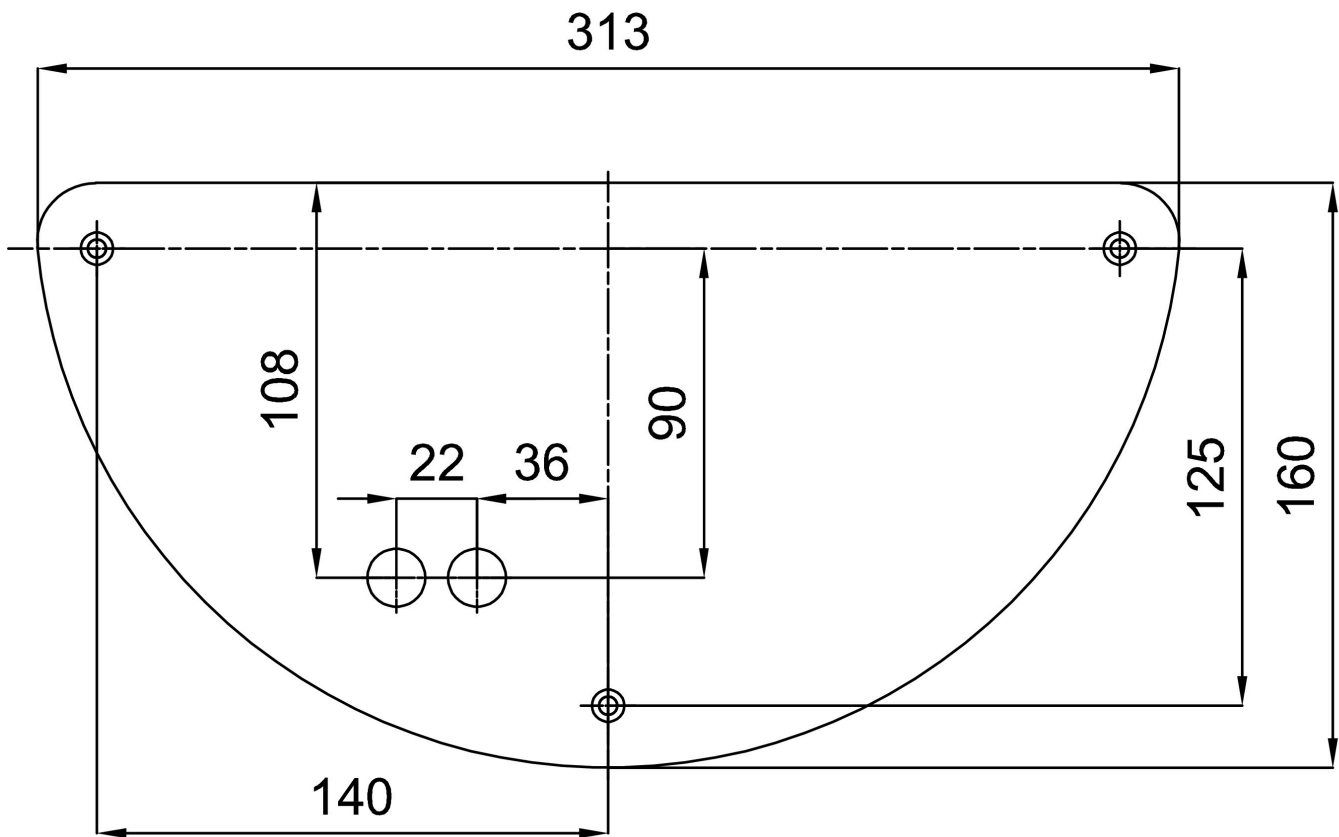

Technical data

Types of luminaires	Classic on/off
Mounting type	surface mounted
Base material	steel
Shade material	three-layer glass TRIPLEX OPAL
Base color	white Ral9003
Shade color	white
Holding the shade	folding system
Mounting location	wall
Width	360 mm
Length	197 mm
Height	86 mm
mounting holes (diameter)	4xØ5mm
Cable entrance	2xØ16mm
Impact strength	IK01
Operating temperature	from -20°C to +30°C

Eulum data for calculation programs are available at www.osmont.cz.

Logistical data

EAN	8591728141707
Weight NTTO	2.45 Kg
Weight BTTO	2.55 Kg
Number of cartons	1 pcs
Package volume	0.007 m ³
Package 1 width	0.205 m
Package 1 length	0.365 m
Package 1 height	0.095 m
Warranty*	60 months

*The warranty for the batteries is valid for 36 months from the date of purchase.

Installation dimensions:

Additional assortment:

Lampshade

Product code	Name	Color	Picture	Drawing
20105	201	white	