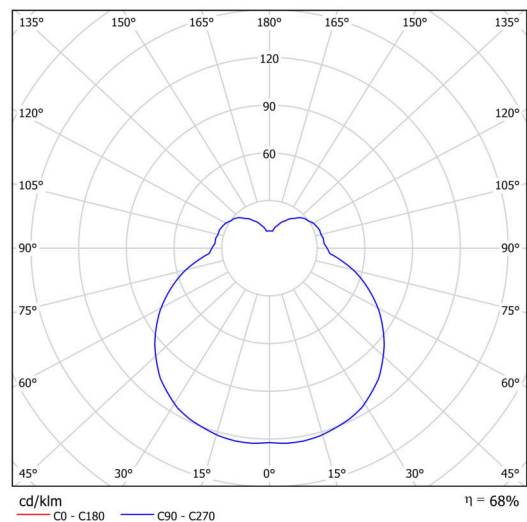

Technical data

Types of luminaires	Classic on/off
Mounting type	surface mounted
Base material	steel
Shade material	three-layer glass TRIPLEX OPAL
Base color	white Ral9003
Shade color	white
Holding the shade	folding system
Mounting location	wall
Width	360 mm
Length	197 mm
Height	86 mm
mounting holes (diameter)	4xØ5mm
Cable entrance	2xØ16mm
Impact strength	IK01
Operating temperature	from -20°C to +30°C

Luminous data

Lum. flux of luminaire	1430 lm
Lum. flux of light source	2110 lm
Luminaire efficacy	110 lm/W
Chromaticity temperature	4000 K
Rated life time LED L80/B10	100000 hours
CRI	Ra80
MacAdam	3
Blue light hazard	Risk group 0