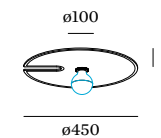

MIRRO SOFT

Ceiling surface

2.0

G95 max. 15W | E27
220-240VAC | 50-60Hz
aluminium | PET felt material

IP20 0.67kg

3.0

G95 max. 15W | E27
220-240VAC | 50-60Hz
aluminium | PET felt material

IP20 1.20kg