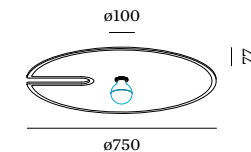

MIRRO SOFT

Ceiling surface

2.0

G95 max. 15W | E27
220-240VAC | 50-60Hz
aluminium | PET felt material

IP20 0.67kg

3.0

G95 max. 15W | E27
220-240VAC | 50-60Hz
aluminium | PET felt material

IP20 1.20kg