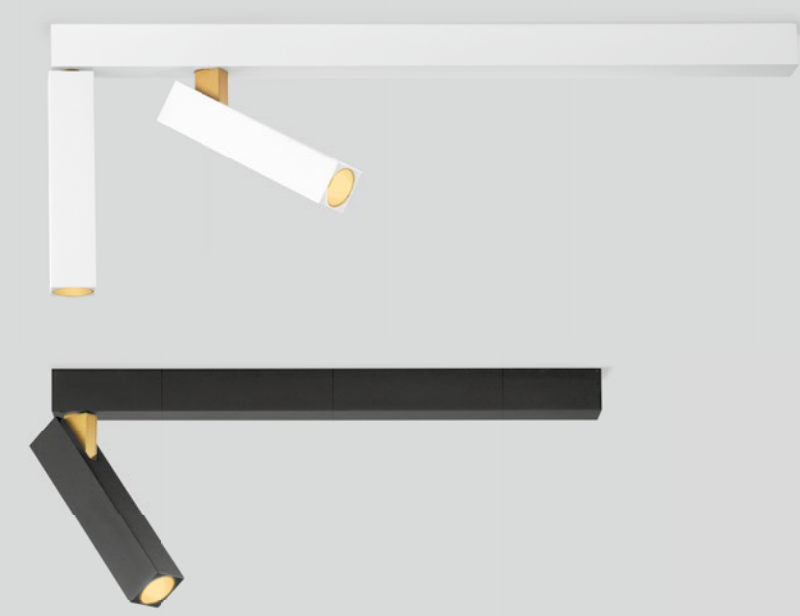

MICK

Ceiling surface

reddot winner 2020 lighting design

1.0

LED COB 14W | phase-cut dim
220-240VAC | 50-60Hz | incl. driver
aluminium

⊕ IP20 0°-90°/350° ↗ 23° SDCM2 L80|50K 0.35kg

CODE	
	159144J_
	159144K_

LIGHT COLOUR	LUMEN|CRI	CODE
2700K	400|>90	3
3000K	435|>90	5

2.0

LED COB 14W | phase-cut dim
220-240VAC | 50-60Hz | incl. driver
aluminium

⊕ IP20 0°-90°/350° ↗ 23° SDCM2 L80|50K 0.62kg

CODE	
	159244J_
	159244K_

LIGHT COLOUR	LUMEN|CRI	CODE
2700K	2x225|>90	3
3000K	2x245|>90	5