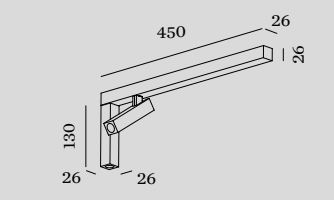

MICK

Ceiling surface

reddot winner 2020 lighting design

1.0

LED COB 14W | phase-cut dim
220-240VAC | 50-60Hz | incl. driver
aluminium

⊕ IP20 0°-90°/350° ↗ 23° SDCM2 L80|50K 0.35kg

CODE	
	159144J_
	159144K_

LIGHT COLOUR	LUMEN|CRI	CODE
2700K	400|>90	3
3000K	435|>90	5

2.0

LED COB 14W | phase-cut dim
220-240VAC | 50-60Hz | incl. driver
aluminium

⊕ IP20 0°-90°/350° ↗ 23° SDCM2 L80|50K 0.62kg

CODE	
	159244J_
	159244K_

LIGHT COLOUR	LUMEN|CRI	CODE
2700K	2x225|>90	3
3000K	2x245|>90	5