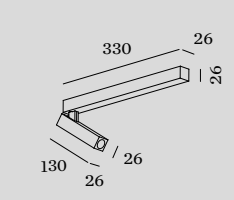

MICK

Ceiling surface

reddot winner 2020 lighting design

1.0

LED COB 14W | phase-cut dim
220-240VAC | 50-60Hz | incl. driver
aluminium

⊕ IP20 0°-90°/350° ↗ 23° SDCM2 L80|50K 0.35kg

CODE	
	159144J_
	159144K_

LIGHT COLOUR	LUMEN|CRI	CODE
2700K	400|>90	3
3000K	435|>90	5

2.0

LED COB 14W | phase-cut dim
220-240VAC | 50-60Hz | incl. driver
aluminium

⊕ IP20 0°-90°/350° ↗ 23° SDCM2 L80|50K 0.62kg

CODE	
	159244J_
	159244K_

LIGHT COLOUR	LUMEN|CRI	CODE
2700K	2x225|>90	3
3000K	2x245|>90	5