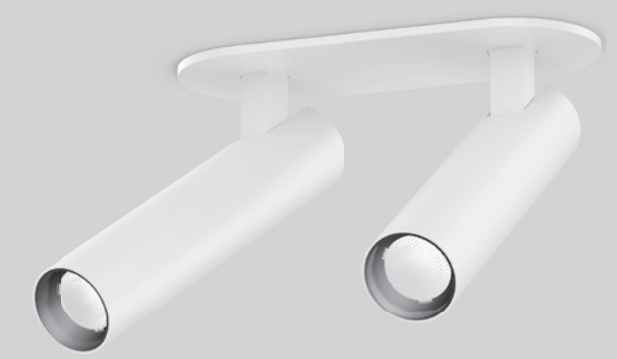

BLADE SPRING VERSIONS ONLINE
weverducre.com/more-match-recessed

MATCH

Ceiling recessed

reddot winner 2023

As awarded by The Chicago Athenaeum: Museum of Architecture and Design

1.0

LED COB 6W | 350mA | 18V
aluminium

IP20 0°-90°/350° A 30° SDCM2 L80|50K 0.16kg

wire springs 45-47 85 4-26

CODE	
	190151W_
	190151BL_
	190151CH_
	190151B_

LIGHT COLOUR	LUMEN CRI	CODE
2700K	2x535 >90	3
3000K	2x560 >90	5

ALWAYS USE

driver | 350mA

CODE	
6W	90213303
7W dim	90223301
14W DALI*	90243501

*revision opening required
 more options and specs on page 806

2.0

2x LED COB 6W | 700mA | 18V
aluminium

IP20 0°-90°/350° A 30° SDCM2 L80|50K 0.27kg

wire springs 105x30 60 4-26

1.0 TRIMLESS

LED COB 6W | 350mA | 18V
aluminium

IP20 0°-90°/360° A 30° SDCM2 L80|50K 0.15kg

wire springs 45-47 67 4-26

CODE	
	190851W_
	190851BL_
	190851B_

LIGHT COLOUR	LUMEN CRI	CODE
2700K	535 >90	3
3000K	560 >90	5