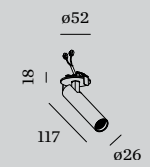

BLADE SPRING VERSIONS ONLINE
weverducre.com/more-match-recessed

MATCH

Ceiling recessed

reddot winner 2023

As awarded by The Chicago Athenaeum: Museum of Architecture and Design

1.0

LED COB 6W | 350mA | 18V
aluminium

IP20 0°-90°/350° A 30° SDCM2 L80|50K 0.16kg

wire springs 45-47 85 4-26

CODE	
	190151W_
	190151BL_
	190151CH_
	190151B_

LIGHT COLOUR	LUMEN CRI	CODE
2700K	2x535 >90	3
3000K	2x560 >90	5

ALWAYS USE

driver | 350mA

CODE	
6W	90213303
7W dim	90223301
14W DALI*	90243501

*revision opening required
 more options and specs on page 806

2.0

2x LED COB 6W | 700mA | 18V
aluminium

IP20 0°-90°/350° A 30° SDCM2 L80|50K 0.27kg

wire springs 105x30 60 4-26

1.0 TRIMLESS

LED COB 6W | 350mA | 18V
aluminium

IP20 0°-90°/360° A 30° SDCM2 L80|50K 0.15kg

wire springs 45-47 67 4-26

CODE	
	190851W_
	190851BL_
	190851B_

LIGHT COLOUR	LUMEN CRI	CODE
2700K	535 >90	3
3000K	560 >90	5