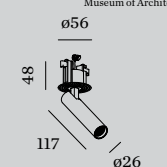

BLADE SPRING VERSIONS ONLINE
weverducre.com/more-match-recessed

MATCH

Ceiling recessed

reddot winner 2023

As awarded by The Chicago Athenaeum: Museum of Architecture and Design

1.0

LED COB 6W | 350mA | 18V
aluminium

CODE	
6W	90213303
7W dim	90223301
14W DALI*	90243501

*revision opening required
 more options and specs on page 806

2.0

2x LED COB 6W | 700mA | 18V
aluminium

IP20 0°-90°/350° A 30° SDCM2 L80|50K 0.27kg

wire springs 105x30 60 4-26

CODE	
	190251W_
	190251B_

LIGHT COLOUR	LUMEN CRI	CODE
2700K	2x535 >90	3
3000K	2x560 >90	5

ALWAYS USE

driver | 700mA | only 1x needed

CODE	
15W dim	90225502
28W DALI	90245704

more options and specs on page 809

1.0 TRIMLESS

LED COB 6W | 350mA | 18V
aluminium

IP20 0°-90°/360° A 30° SDCM2 L80|50K 0.15kg

wire springs 45-47 67 4-26

CODE	
	190851W_
	190851BL_
	190851B_

LIGHT COLOUR	LUMEN CRI	CODE
2700K	535 >90	3
3000K	560 >90	5