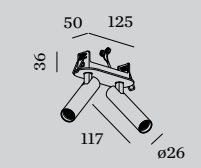

IP20 0°-90°/350° A 30° SDCM2 L80|50K 0.16kg

wire springs 45-47 85 4-26

CODE	
	190151W_
	190151BL_
	190151CH_
	190151B_

LIGHT COLOUR	LUMEN CRI	CODE
2700K	2x535 >90	3
3000K	2x560 >90	5

ALWAYS USE

driver | 350mA

CODE	
6W	90213303
7W dim	90223301
14W DALI*	90243501

*revision opening required
 more options and specs on page 806

2.0

2x LED COB 6W | 700mA | 18V
aluminium

IP20 0°-90°/350° A 30° SDCM2 L80|50K 0.27kg

wire springs 105x30 60 4-26

1.0 TRIMLESS

LED COB 6W | 350mA | 18V
aluminium

IP20 0°-90°/360° A 30° SDCM2 L80|50K 0.15kg

wire springs 45-47 67 4-26

CODE	
	190851W_
	190851BL_
	190851B_

LIGHT COLOUR	LUMEN CRI	CODE
2700K	535 >90	3
3000K	560 >90	5