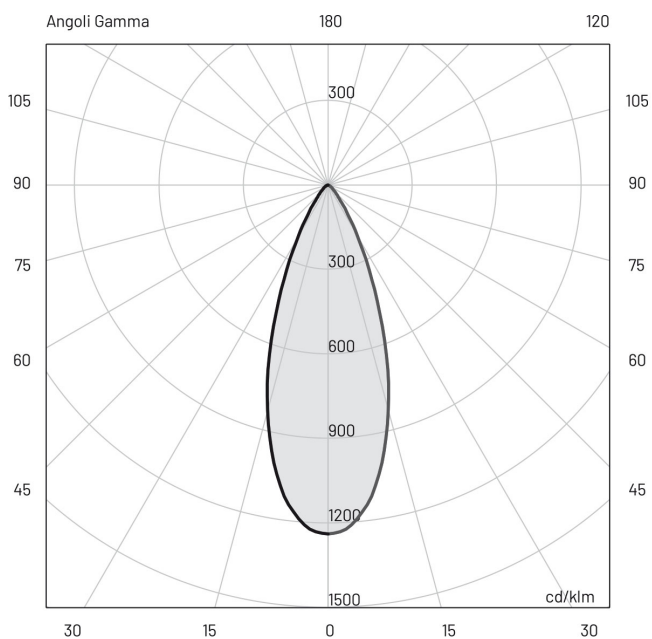

## Lyras 65 | 5 W | flood 40° | Projectors

Also available for ceiling

### Technical Specifications

Source lamp	LED 5 W
Total wattage	5
Voltage	24 Vdc
Control	Power supply not included • dimmable on request
Luminous flux (*Source flux)	310 lm (480 lm*) @ 4000 K
Luminous efficacy	62 lm/W @ 4000 K
McADAM steps	3
Beam	flood 40°
CRI	>80
Life time	L80-B15 > 60.000 h Ta 40°C
IP rating	67
IK rating	8
Insulation class	II

Photometry