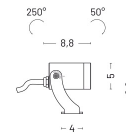

### Technical Specifications

Source lamp	LED 5 W
Total wattage	5
Voltage	24 Vdc
Control	Power supply not included • dimmable on request
Luminous flux (*Source flux)	310 lm (480 lm*) @ 4000 K
Luminous efficacy	62 lm/W @ 4000 K
McADAM steps	3
Beam	flood 40°
CRI	>80
Life time	L80-B15 > 60.000 h Ta 40°C
IP rating	67
IK rating	8
Insulation class	II