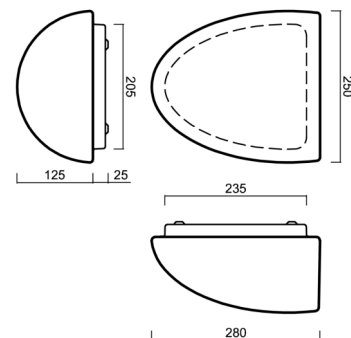

# LYRA 1

Product code: LYR59733

Type: LED-2L26E700U4/245 4K#

Short description of the luminaire: White colour | ceiling or wall LED light ON/OFF | TRIPLEX OPAL hand blown glass shade |

## Technical data

Types of luminaires	Classic on/off
Mounting type	surface mounted
Base material	steel
Shade material	three-layer glass TRIPLEX OPAL
Base color	white Ral9003
Shade color	white
Holding the shade	folding system
Mounting location	wall
Width	250 mm
Length	280 mm
Height	145 mm
mounting holes (diameter)	3xØ5mm
Cable entrance	2xØ16mm
Energy Class	D
Impact strength	IK01
Operating temperature	from -20°C to +30°C

Eulum data for calculation programs are available at [www.osmont.cz](http://www.osmont.cz).

Logistical data

EAN	8591728140809
Weight NTTO	4.2 Kg
Weight BTTO	4.5 Kg
Number of cartons	1 pcs
Package volume	0.017 m <sup>3</sup>
Package 1 width	0.315 m
Package 1 length	0.285 m
Package 1 height	0.19 m
Warranty*	60 months