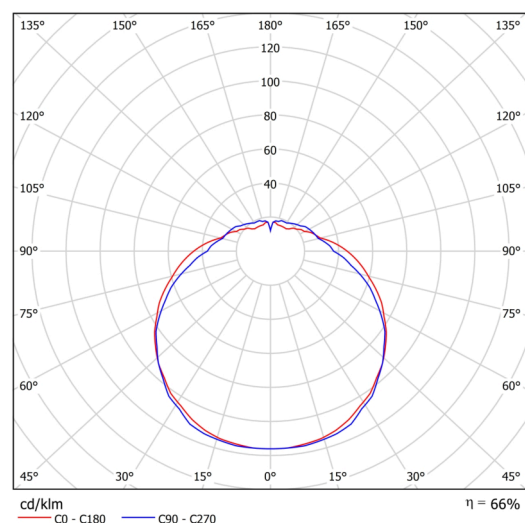

Luminous data

Lum. flux of luminaire	1390 lm
Lum. flux of light source	2110 lm
Luminaire efficacy	106 lm/W
Chromaticity temperature	4000 K
Rated life time LED L80/B10	100000 hours
CRI	Ra80
MacAdam	3
Blue light hazard	Risk group 0

Eulum data for calculation programs are available at www.osmont.cz.