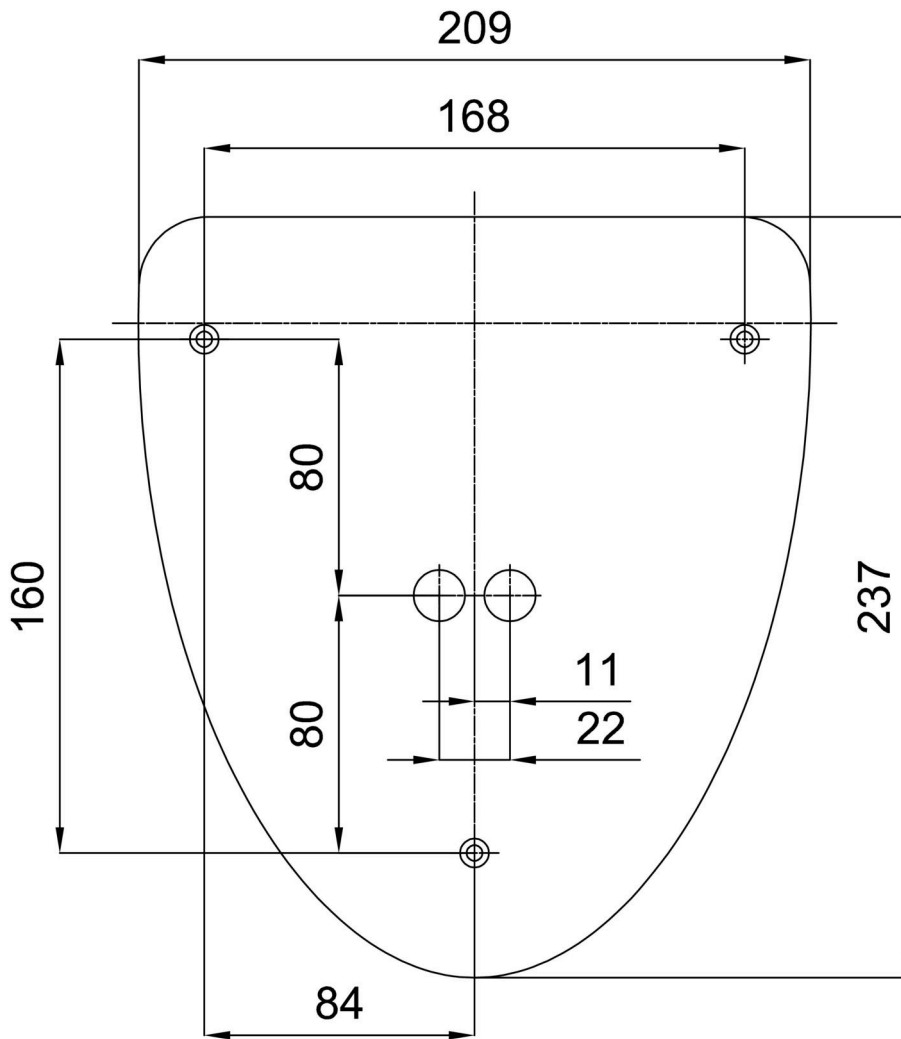

Logistical data

EAN	8591728140809
Weight NTTO	4.2 Kg
Weight BTTO	4.5 Kg
Number of cartons	1 pcs
Package volume	0.017 m³
Package 1 width	0.315 m
Package 1 length	0.285 m
Package 1 height	0.19 m
Warranty*	60 months

*The warranty for the batteries is valid for 36 months from the date of purchase.

Installation dimensions: