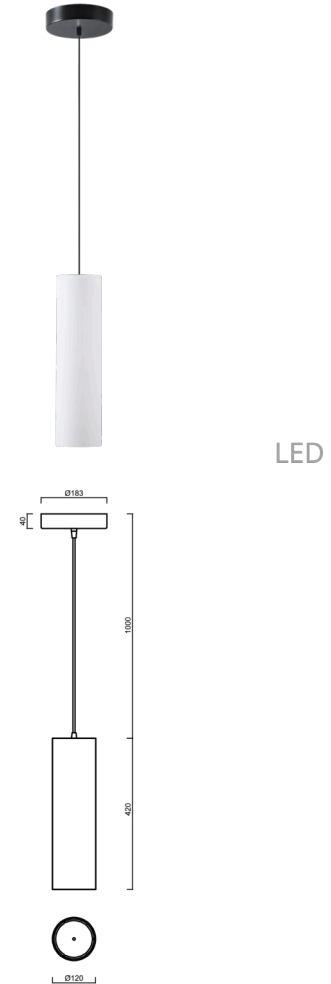

# KUMA S2

Product code: KUM68902

Type: LED-6L74-1L77E950ZS11/434/L100 C 4K#

Short description of the luminaire: Black colour | pendant LED light ON/OFF | TRIPLEX OPAL hand blown glass shade| cable pendant ( with inner support wire) 100 cm |

## Technical data

Types of luminaires	Classic on/off
Mounting type	Suspended - cable
Base material	steel
Shade material	three-layer glass TRIPLEX OPAL
Base color	black Ral9005
Shade color	white
Holding the shade	steel holder
Mounting location	ceiling
Width	120 mm
Length	120 mm
Height	420 mm
Diameter	ø 120 mm
Suspension length	1000 mm
mounting holes (diameter)	3xø5mm
Cable entrance	2xø16mm
Energy Class	D
Impact strength	IK01
Operating temperature	from -20°C to +30°C