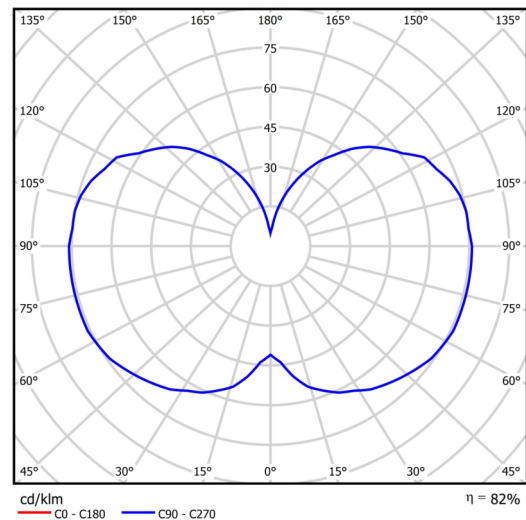

Luminous data

Lum. flux of luminaire	5410 lm
Lum. flux of light source	6760 lm
Luminaire efficacy	131 lm/W
Chromaticity temperature	4000 K
Rated life time LED L80/B10	100000 hours
CRI	Ra80
MacAdam	3
Blue light hazard	Risk group 0