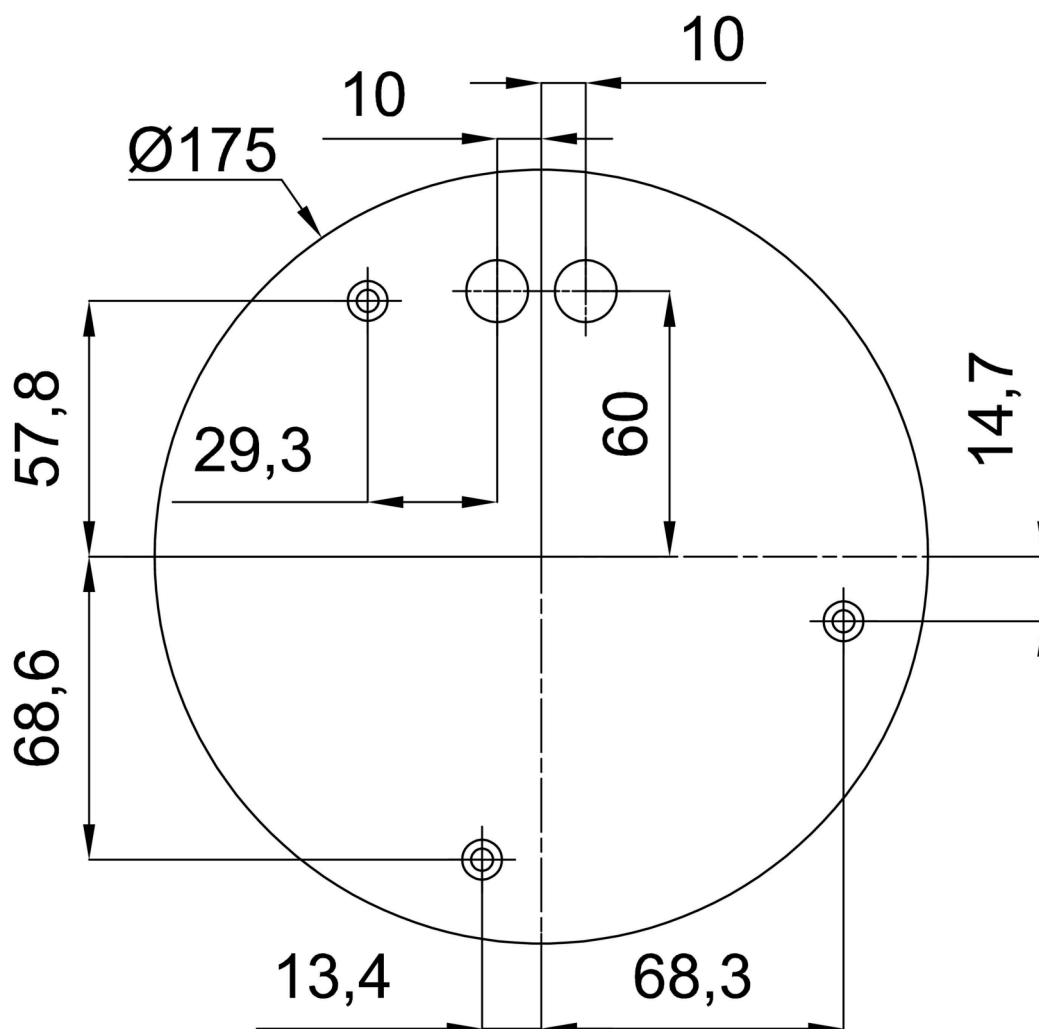

## Technical data

Types of luminaires	Classic on/off
Mounting type	Suspended - cable
Base material	steel
Shade material	three-layer glass TRIPLEX OPAL
Base color	black Ral9005
Shade color	white
Holding the shade	steel holder
Mounting location	ceiling
Width	120 mm
Length	120 mm
Height	420 mm
Diameter	ø 120 mm
Suspension length	1000 mm
mounting holes (diameter)	3xø5mm
Cable entrance	2xø16mm
Energy Class	D
Impact strength	IK01
Operating temperature	from -20°C to +30°C

## Installation dimensions: