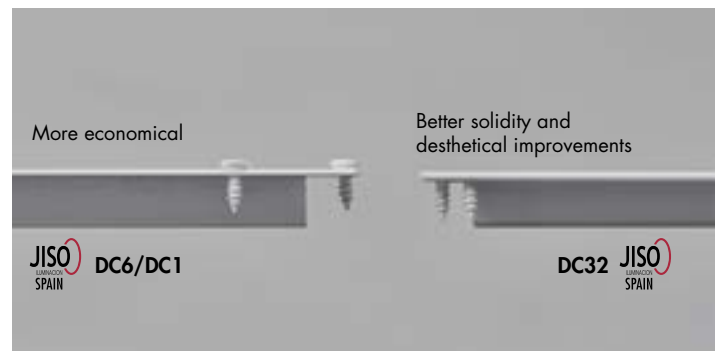

Documentos / Documents / Des documents

[Instrucciones de Instalación / Installation Instructions / Instructions d'Installation](#)