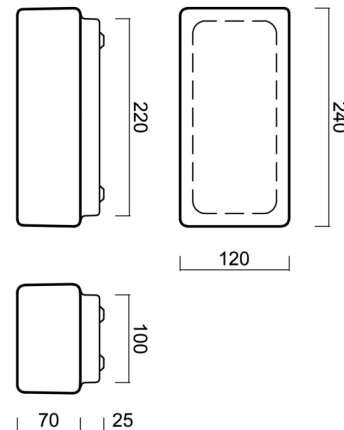

JENA 1

LED-1L26E700U8/036 4K#

WWW.OSMONT.CZ

JENA 1

Product code: JEN59735

Type: LED-1L26E700U8/036 4K#

Short description of the luminaire: White colour | ceiling or wall LED light ON/OFF | TRIPLEX OPAL hand blown glass shade|

Technical data

| | |
|---------------------------|--------------------------------|
| Types of luminaires | Classic on/off |
| Mounting type | surface mounted |
| Base material | steel |
| Shade material | three-layer glass TRIPLEX OPAL |
| Base color | white Ral9003 |
| Shade color | white |
| Holding the shade | folding system |
| Mounting location | ceiling/wall |
| Width | 240 mm |
| Length | 120 mm |
| Height | 95 mm |
| mounting holes (diameter) | 4xØ5mm |
| Cable entrance | 2xØ16mm |
| Energy Class | D |
| Impact strength | IK01 |
| Operating temperature | from -20°C to +30°C |

Electrical data

| | |
|-------------------------------------|---------------------|
| Power consumption | 7 W |
| Ingress Protection | IP43 |
| Socket | LED modul |
| terminal block | snap terminal block |
| Automatic circuit breaker type B10A | 50 pcs |
| Automatic circuit breaker type B16A | 78 pcs |
| Automatic circuit breaker type C10A | 84 pcs |
| Automatic circuit breaker type C16A | 130 pcs |
| Spínací proud | 15 A / 100 µsec |

Eulum data for calculation programs are available at www.osmont.cz.

Logistical data

| | |
|-------------------|----------------------|
| EAN | 8591728138479 |
| Weight NTTO | 1.5 Kg |
| Weight BTTO | 1.6 Kg |
| Number of cartons | 1 pcs |
| Package volume | 0.005 m ³ |
| Package 1 width | 0.265 m |
| Package 1 length | 0.145 m |
| Package 1 height | 0.135 m |
| Warranty* | 60 months |