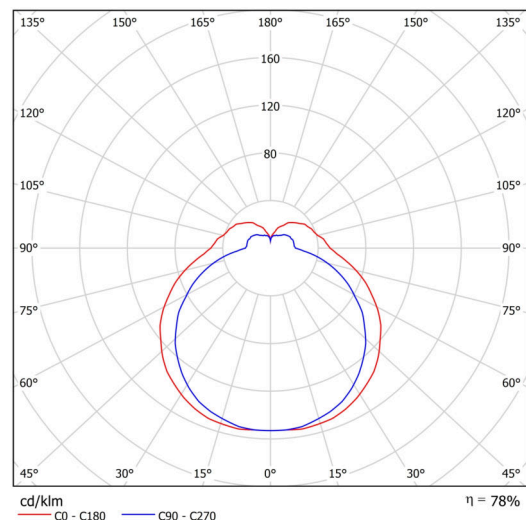

Luminous data

Lum. flux of luminaire	820 lm
Lum. flux of light source	1050 lm
Luminaire efficacy	117 lm/W
Chromaticity temperature	4000 K
Rated life time LED L80/B10	100000 hours
CRI	Ra80
MacAdam	3
Blue light hazard	Risk group 0

Eulum data for calculation programs are available at www.osmont.cz.