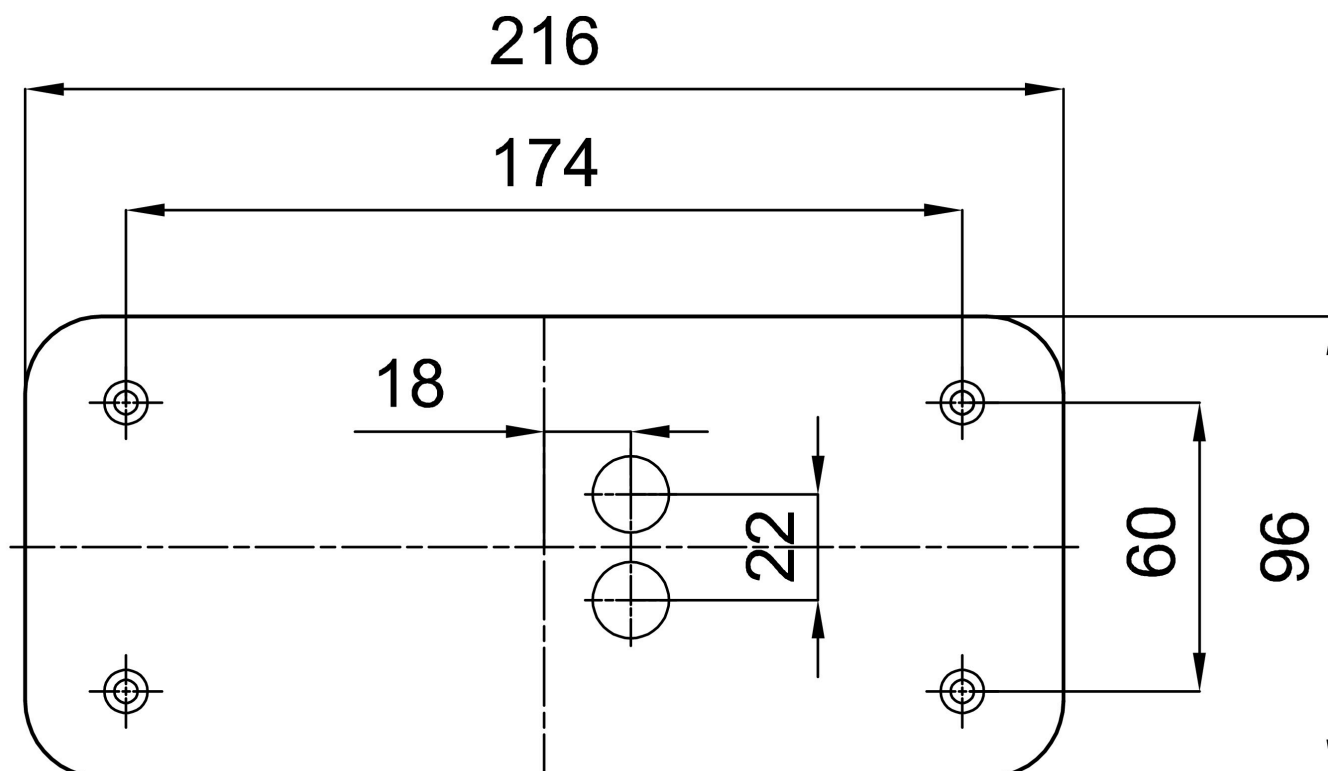

Technical data

| | |
|---------------------------|--------------------------------|
| Types of luminaires | Classic on/off |
| Mounting type | surface mounted |
| Base material | steel |
| Shade material | three-layer glass TRIPLEX OPAL |
| Base color | white Ral9003 |
| Shade color | white |
| Holding the shade | folding system |
| Mounting location | ceiling/wall |
| Width | 240 mm |
| Length | 120 mm |
| Height | 95 mm |
| mounting holes (diameter) | 4xØ5mm |
| Cable entrance | 2xØ16mm |
| Energy Class | D |
| Impact strength | IK01 |
| Operating temperature | from -20°C to +30°C |

Eulum data for calculation programs are available at www.osmont.cz.

Logistical data

| | |
|-------------------|----------------------|
| EAN | 8591728138479 |
| Weight NTTO | 1.5 Kg |
| Weight BTTO | 1.6 Kg |
| Number of cartons | 1 pcs |
| Package volume | 0.005 m ³ |
| Package 1 width | 0.265 m |
| Package 1 length | 0.145 m |
| Package 1 height | 0.135 m |
| Warranty* | 60 months |

*The warranty for the batteries is valid for 36 months from the date of purchase.

Installation dimensions:

Additional assortment:

Lampshade

| Product code | Name | Color | Picture | Drawing |
|--------------|------|-------|---|---------|
| 20017 | 036 | white |  | |