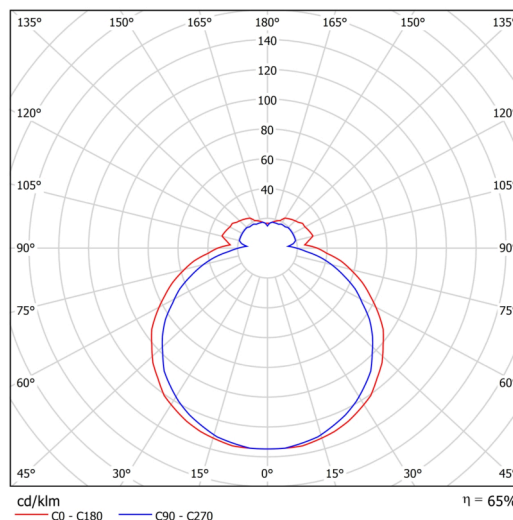

Technical data

Types of luminaires	Classic on/off
Mounting type	surface mounted
Base material	steel
Shade material	three-layer glass TRIPLEX OPAL
Base color	white Ral9003
Shade color	white
Holding the shade	folding system
Mounting location	ceiling/wall
Width	385 mm
Length	235 mm
Height	95 mm
mounting holes (diameter)	4xØ5mm
Cable entrance	2xØ16mm
Energy Class	D
Impact strength	IK01
Operating temperature	from -20°C to +30°C

Luminous data

Lum. flux of luminaire	1830 lm
Lum. flux of light source	2810 lm
Luminaire efficacy	101 lm/W
Chromaticity temperature	4000 K
Rated life time LED L80/B10	100000 hours
CRI	Ra80
MacAdam	3
Blue light hazard	Risk group 0