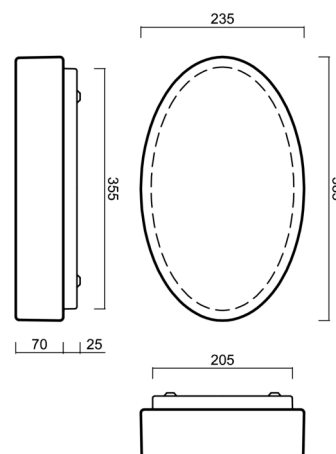

GEMINI 1

LED-1L47E700U47/207 4K#

WWW.OSMONT.CZ

GEMINI 1

Product code: GEM48688

Type: LED-1L47E700U47/207 4K#

Short description of the luminaire: White colour | ceiling or wall LED light ON/OFF | TRIPLEX OPAL hand blown glass shade |

Technical data

Types of luminaires	Classic on/off
Mounting type	surface mounted
Base material	steel
Shade material	three-layer glass TRIPLEX OPAL
Base color	white Ral9003
Shade color	white
Holding the shade	folding system
Mounting location	ceiling/wall
Width	385 mm
Length	235 mm
Height	95 mm
mounting holes (diameter)	4xØ5mm
Cable entrance	2xØ16mm
Energy Class	D
Impact strength	IK01
Operating temperature	from -20°C to +30°C

Eulum data for calculation programs are available at www.osmont.cz.

Logistical data

EAN	8591728121457
Weight NTTO	2.7 Kg
Weight BTTO	2.85 Kg
Number of cartons	1 pcs
Package volume	0.01 m ³
Package 1 width	0.25 m
Package 1 length	0.395 m
Package 1 height	0.1 m
Warranty*	60 months

*The warranty for the batteries is valid for 36 months from the date of purchase.

Installation dimensions:

Additional assortment:

Lampshade

Product code	Name	Color	Picture	Drawing
20107	207	white	