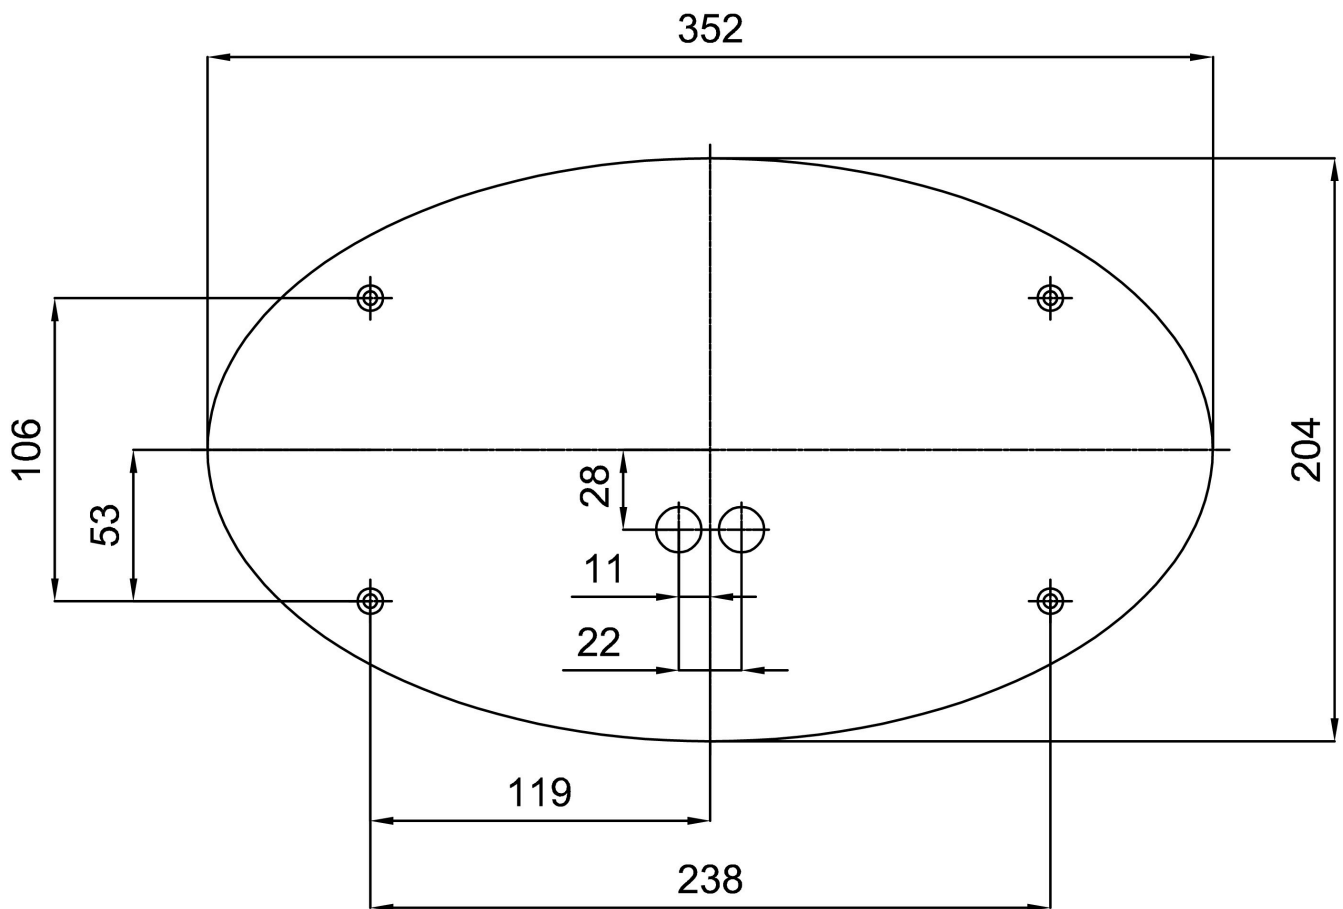

Technical data

Types of luminaires	Classic on/off
Mounting type	surface mounted
Base material	steel
Shade material	three-layer glass TRIPLEX OPAL
Base color	white Ral9003
Shade color	white
Holding the shade	folding system
Mounting location	ceiling/wall
Width	385 mm
Length	235 mm
Height	95 mm
mounting holes (diameter)	4xØ5mm
Cable entrance	2xØ16mm
Energy Class	D
Impact strength	IK01
Operating temperature	from -20°C to +30°C

Luminous data

Lum. flux of luminaire	1830 lm
Lum. flux of light source	2810 lm
Luminaire efficacy	101 lm/W
Chromaticity temperature	4000 K
Rated life time LED L80/B10	100000 hours
CRI	Ra80
MacAdam	3
Blue light hazard	Risk group 0

Eulum data for calculation programs are available at www.osmont.cz.

Logistical data

EAN	8591728121457
Weight NTTO	2.7 Kg
Weight BTTO	2.85 Kg
Number of cartons	1 pcs
Package volume	0.01 m ³
Package 1 width	0.25 m
Package 1 length	0.395 m
Package 1 height	0.1 m
Warranty*	60 months

*The warranty for the batteries is valid for 36 months from the date of purchase.

Installation dimensions:

Additional assortment:

Lampshade

Product code	Name	Color	Picture	Drawing
20107	207	white	