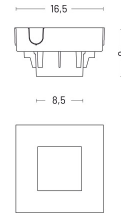

Fog_s 80 | 5.5 W | diffuse | Wall recessed

Also available for wall/ceiling and ceiling recessed

Technical Specifications

Source lamp	LED 5.5 W
Total wattage	5.5
Voltage	24 Vdc
Control	Power supply not included (other controls on request)
Luminous flux (*Source flux)	205 lm (759 lm*) @ 3000 K
Luminous efficacy	37 lm/W @ 3000 K
Light Temperature	2700 K
McADAM steps	3
Beam	diffuse
CRI	>90
Life time	L80-B15 > 60.000 h Ta 40°C
IP rating	67
IK rating	10
Insulation class	III
Note	Control on request: DALI - 1/10V - DMX - TRIAC Light control on request: 2200K - 4000K - RGBW

Materials

Body	Die-cast aluminium EN47100
Diffuser	Opal glass
Finishing	White - Polyester powder paint

Isolux

Photometry

Included accessories

- 0.5 m length cable -05RN-F
- Housing box
- Single connection IP68