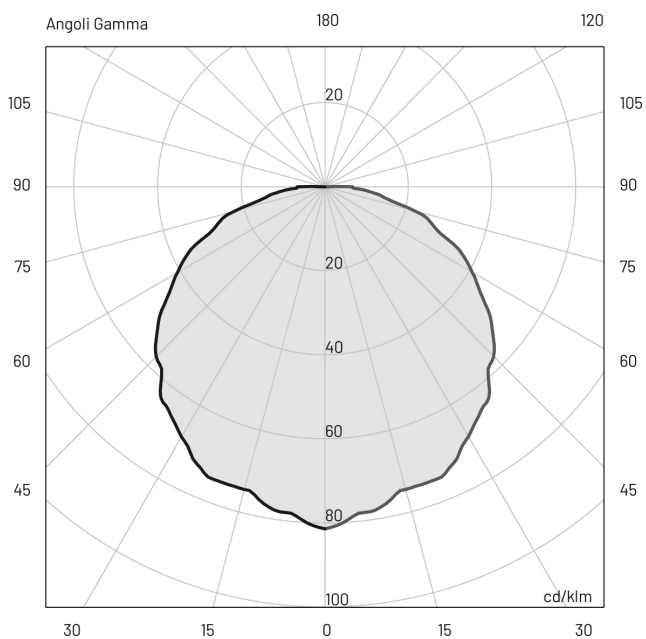

Photometry

Included accessories

- 0.5 m length cable -05RN-F
- Housing box
- Single connection IP68

Available accessories

0303003	Glass lifting suction pad	
00KCG0.02	Recessed box adjusting kit	
0404M011	Single connection IP68	
0404M019	Three-way connection box mini	
0409BT016	Transformer _ 24 Vdc - 100 W (connect up to 20 pcs)