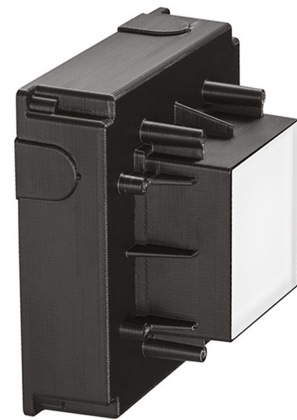

Fog_s 80 | 5.5 W | diffuse | Wall recessed

Also available for wall/ceiling and ceiling recessed

Technical Specifications

Source lamp	LED 5.5 W
Total wattage	5.5
Voltage	24 Vdc
Control	Power supply not included (other controls on request)
Luminous flux (*Source flux)	205 lm (759 lm*) @ 3000 K
Luminous efficacy	37 lm/W @ 3000 K
Light Temperature	2700 K
McADAM steps	3
Beam	diffuse
CRI	>90
Life time	L80-B15 > 60.000 h Ta 40°C
IP rating	67
IK rating	10
Insulation class	III
Note	Control on request: DALI - 1/10V - DMX - TRIAC Light control on request: 2200K - 4000K - RGBW

Materials

Body	Die-cast aluminium EN47100
Diffuser	Opal glass
Finishing	White - Polyester powder paint

Isolux

Photometry

Included accessories

- 0.5 m length cable -05RN-F
- Housing box
- Single connection IP68

Available accessories

- | | | |
|------------------|--|---|
| 0303003 | Glass lifting suction pad | |
| 00KCG0.02 | Recessed box adjusting kit |  |
| 0404M011 | Single connection IP68 |  |
| 0404M019 | Three-way connection box mini |  |
| 0409BT016 | Transformer _ 24 Vdc - 100 W
(connect up to 20 pcs) |  |