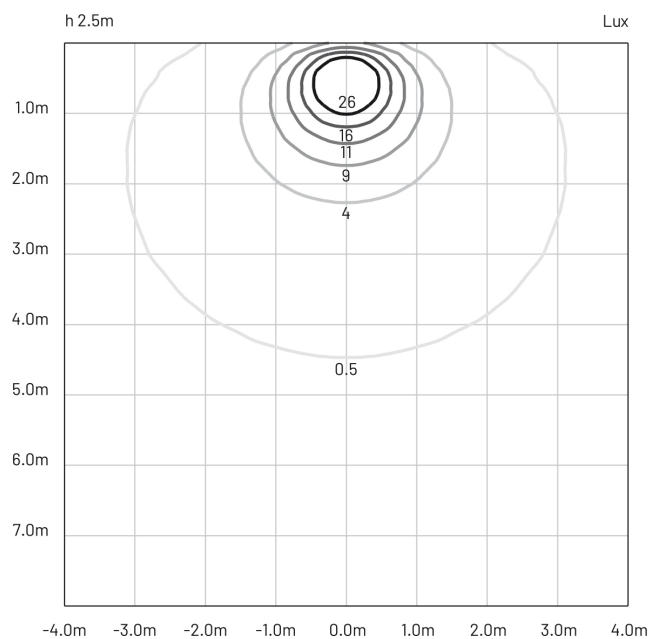

Isolux

Photometry

Included accessories

- 0.5 m length cable -05RN-F
- Housing box
- Single connection IP68

Available accessories

0303003	Glass lifting suction pad	
00KCG0.02	Recessed box adjusting kit	
0404M011	Single connection IP68	
0404M019	Three-way connection box mini	
0409BT016	Transformer _ 24 Vdc - 100 W (connect up to 20 pcs)