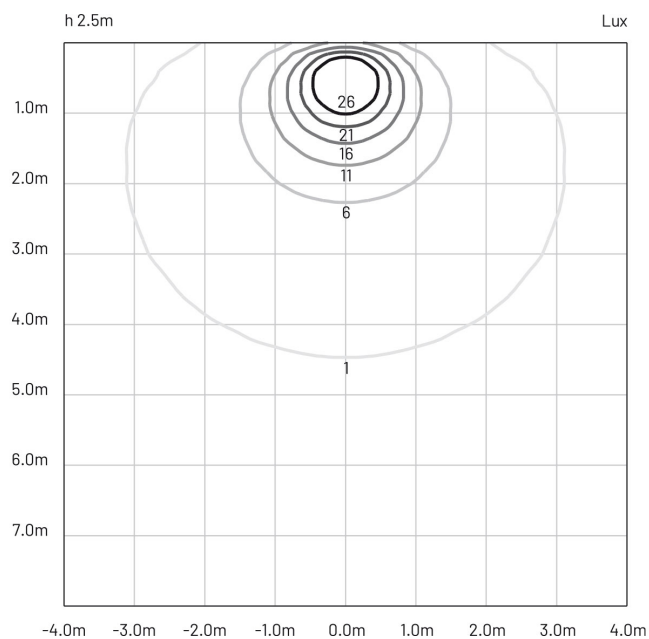

Isolux

Photometry

Included accessories

- Housing box

Available accessories

00KEY50 Leveling and plastering rim kit

010829600000 Plastering rim white finish

0303003 Suction cup to screw the glass

0409BT016 Transformer _ 24 Vdc - 100 W
(connect up to 16 pcs)

0409BT014 Transformer _ 24 Vdc - 12 W
(connect up to 2 pcs)

0409BT015 Transformer _ 24 Vdc - 25 W
(connect up to 4 pcs)