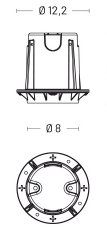

### Technical Specifications

Source lamp	LED 6 W
Total wattage	6
Voltage	24 Vdc
Control	Power supply not included (other controls on request)
Luminous flux (*Source flux)	345 lm (700 lm*) @ 3000 K
Luminous efficacy	58 lm/W @ 3000 K
Light Temperature	2700 K
McADAM steps	3
Beam	diffuse
CRI	>90
Life time	L80-B15 > 60.000 h Ta 40°C
IP rating	65
IK rating	8
Insulation class	III
Note	Control on request: DALI - 1/10V - DMX - TRIAC Light control on request: 2200K - 4000K - RGBW