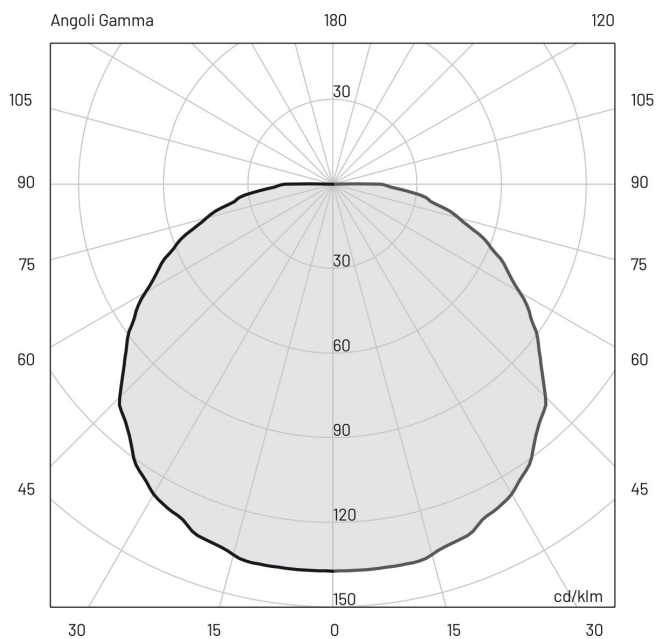

### Technical Specifications

Source lamp	LED 6 W
Total wattage	6
Voltage	24 Vdc
Control	Power supply not included (other controls on request)
Luminous flux (*Source flux)	345 lm (700 lm*) @ 3000 K
Luminous efficacy	58 lm/W @ 3000 K
Light Temperature	2700 K
McADAM steps	3
Beam	diffuse
CRI	>90
Life time	L80-B15 > 60.000 h Ta 40°C
IP rating	65
IK rating	8
Insulation class	III
Note	Control on request: DALI - 1/10V - DMX - TRIAC Light control on request: 2200K - 4000K - RGBW

## Photometry