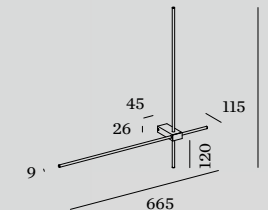

PRIVATE RESIDENCE | VLADIMIR MITROVIĆ SERBIA

OPTIONAL

spacer 10mm for overlapping

	CODE
	900195B0

specs on page 816

1.0

LED PCB 6W | phase-cut dim
220-240VAC | 50-60Hz | incl. driver
aluminium | opal PMMA diffuser

IP20 SDCM3 L80|50K 0.15kg

	CODE
	370584CH_
	370584K_
	370584B_

	LIGHT COLOUR	LUMEN CRI	CODE
	2700K	405 >90	3
	3000K	445 >90	5

4.0

LED PCB 10W | phase-cut dim
220-240VAC | 50-60Hz | incl. driver
aluminium | opal PMMA diffuser

IP20 SDCM3 L80|50K 0.20kg

	CODE
	370884CH_
	370884B_

	LIGHT COLOUR	LUMEN CRI	CODE
	2700K	810 >90	3
	3000K	890 >90	5

FINLIN

Wall surface

As awarded by The Chicago Athenaeum:
Museum of Architecture and Design