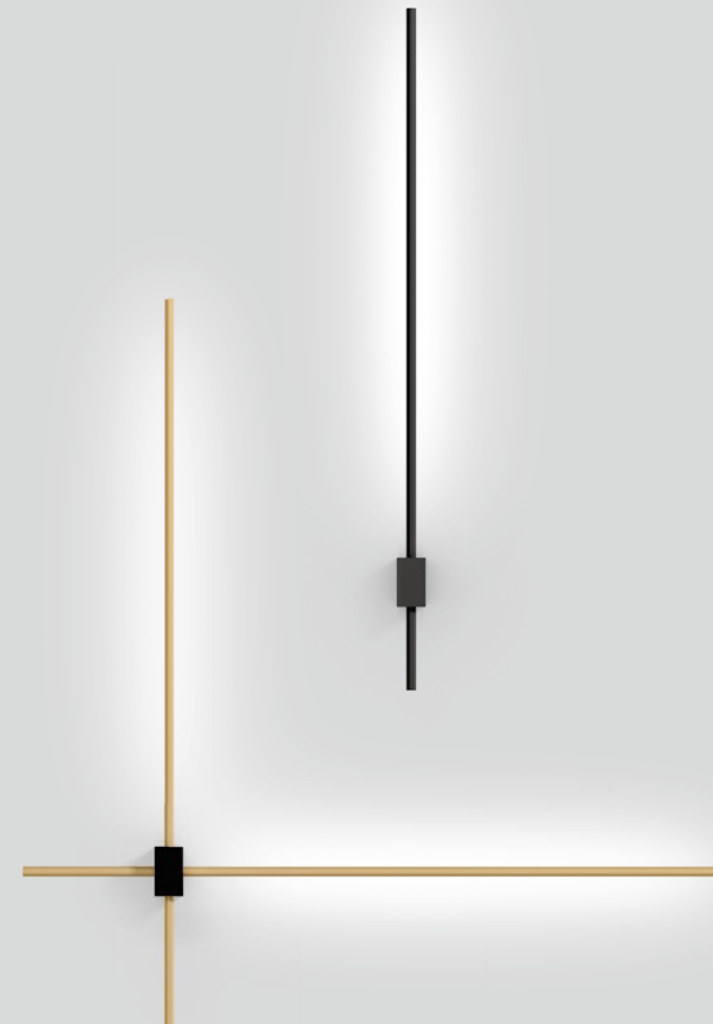

PRIVATE RESIDENCE | VLADIMIR MITROVIĆ SERBIA

OPTIONAL

spacer 10mm for overlapping

	CODE
	900195B0

specs on page 816

1.0

LED PCB 6W | phase-cut dim
220-240VAC | 50-60Hz | incl. driver
aluminium | opal PMMA diffuser

IP20 SDCM3 L80|50K 0.15kg

	CODE
	370584CH_
	370584K_
	370584B_

	LIGHT COLOUR	LUMEN CRI	CODE
	2700K	405 >90	3
	3000K	445 >90	5

4.0

LED PCB 10W | phase-cut dim
220-240VAC | 50-60Hz | incl. driver
aluminium | opal PMMA diffuser

IP20 SDCM3 L80|50K 0.20kg

	CODE
	370884CH_
	370884B_

	LIGHT COLOUR	LUMEN CRI	CODE
	2700K	810 >90	3
	3000K	890 >90	5

FINLIN

Wall surface

As awarded by The Chicago Athenaeum:
Museum of Architecture and Design