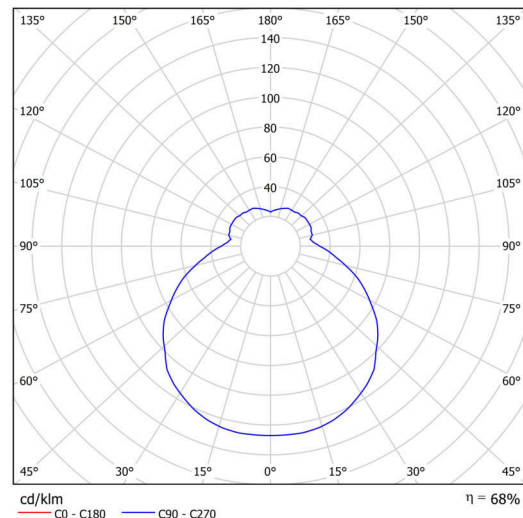

Technical data

Types of luminaires	Classic on/off
Mounting type	semi-recessed
Base material	steel
Shade material	three-layer glass TRIPLEX OPAL
Base color	white Ral9003
Shade color	white
Holding the shade	folding system
Mounting location	ceiling/wall
Width	340 mm
Length	340 mm
Height	100 mm
Diameter	Ø 340 mm
mounting holes (diameter)	none
Cable entrance	2xØ16mm
Energy Class	D
Impact strength	IK01
Operating temperature	from -20°C to +30°C

Luminous data

Lum. flux of luminaire	1910 lm
Lum. flux of light source	2810 lm
Luminaire efficacy	106 lm/W
Chromaticity temperature	4000 K
Rated life time LED L80/B10	100000 hours
CRI	Ra80
MacAdam	3
Blue light hazard	Risk group 0