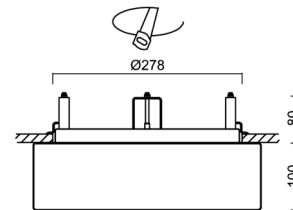

Technical data

Types of luminaires	Classic on/off
Mounting type	semi-recessed
Base material	steel
Shade material	three-layer glass TRIPLEX OPAL
Base color	white Ral9003
Shade color	white
Holding the shade	folding system
Mounting location	ceiling/wall
Width	340 mm
Length	340 mm
Height	100 mm
Diameter	Ø 340 mm
mounting holes (diameter)	none
Cable entrance	2xØ16mm
Energy Class	D
Impact strength	IK01
Operating temperature	from -20°C to +30°C