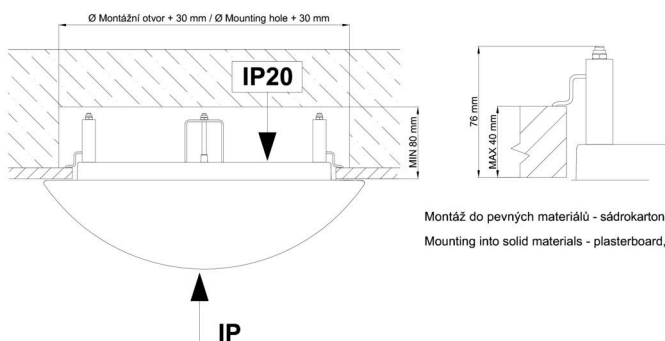

Technical data

Types of luminaires	Classic on/off
Mounting type	semi-recessed
Base material	steel
Shade material	three-layer glass TRIPLEX OPAL
Base color	white Ral9003
Shade color	white
Holding the shade	folding system
Mounting location	ceiling/wall
Width	340 mm
Length	340 mm
Height	100 mm
Diameter	Ø 340 mm
mounting holes (diameter)	none
Cable entrance	2xØ16mm
Energy Class	D
Impact strength	IK01
Operating temperature	from -20°C to +30°C

Rozměry dutiny pro vestavné svítidlo [mm]:
Dimensions of cavity for recessed luminaire [mm]:

Montáž do pevných materiálů - sádkarton, dřevo.
Mounting into solid materials - plasterboard, wood.

Additional assortment: