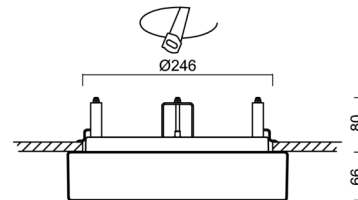

Technical data

Types of luminaires	Classic on/off
Mounting type	semi-recessed
Base material	steel
Shade material	three-layer glass TRIPLEX OPAL
Base color	white Ral9003
Shade color	white
Holding the shade	bayonet
Mounting location	ceiling/wall
Width	300 mm
Length	300 mm
Height	65 mm
Diameter	Ø 300 mm
mounting holes (diameter)	none
Cable entrance	2xØ16mm
Energy Class	D
Impact strength	IK01
Operating temperature	from -20°C to +30°C