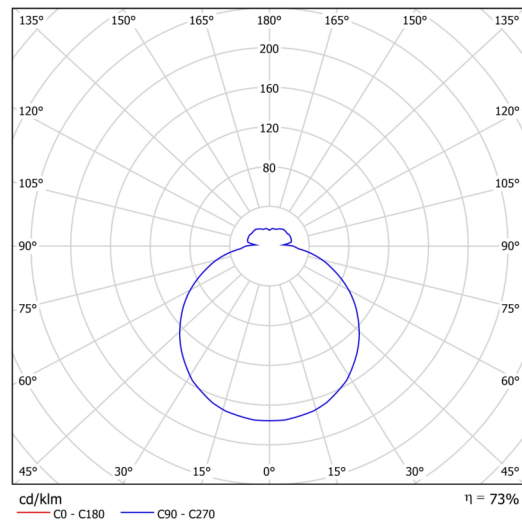

Technical data

Types of luminaires	Classic on/off
Mounting type	semi-recessed
Base material	steel
Shade material	three-layer glass TRIPLEX OPAL
Base color	white Ral9003
Shade color	white
Holding the shade	bayonet
Mounting location	ceiling/wall
Width	300 mm
Length	300 mm
Height	65 mm
Diameter	Ø 300 mm
mounting holes (diameter)	none
Cable entrance	2xØ16mm
Energy Class	D
Impact strength	IK01
Operating temperature	from -20°C to +30°C

Luminous data

Lum. flux of luminaire	1520 lm
Lum. flux of light source	2080 lm
Luminaire efficacy	116 lm/W
Chromaticity temperature	4000 K
Rated life time LED L80/B10	100000 hours
CRI	Ra80
MacAdam	3
Blue light hazard	Risk group 0