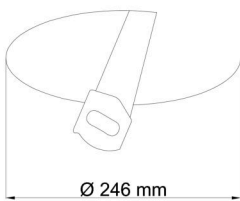

Logistical data

EAN	8591728095680
Weight NTTO	2.3 Kg
Weight BTTO	2.6 Kg
Number of cartons	1 pcs
Package volume	0.017 m³
Package 1 width	0.31 m
Package 1 length	0.31 m
Package 1 height	0.18 m
Warranty*	60 months

*The warranty for the batteries is valid for 36 months from the date of purchase.

Installation dimensions: