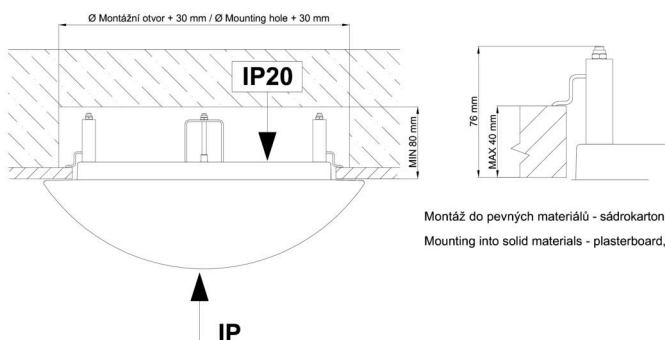

Technical data

Types of luminaires	Classic on/off
Mounting type	semi-recessed
Base material	steel
Shade material	three-layer glass TRIPLEX OPAL
Base color	white Ral9003
Shade color	white
Holding the shade	bayonet
Mounting location	ceiling/wall
Width	300 mm
Length	300 mm
Height	65 mm
Diameter	Ø 300 mm
mounting holes (diameter)	none
Cable entrance	2xØ16mm
Energy Class	D
Impact strength	IK01
Operating temperature	from -20°C to +30°C

Eulum data for calculation programs are available at

Logistical data

EAN	8591728095680
Weight NTTO	2.3 Kg
Weight BTTO	2.6 Kg
Number of cartons	1 pcs
Package volume	0.017 m ³
Package 1 width	0.31 m
Package 1 length	0.31 m
Package 1 height	0.18 m
Warranty*	60 months

*The warranty for the batteries is valid for 36 months from the date of purchase.

Installation dimensions:

Svítlidlo nesmí být z horní strany zakryto izolací.
Luminaire must not be covered with insulating matting.

Rozměry dutiny pro vestavné svítidlo [mm]:
Dimensions of cavity for recessed luminaire [mm]:

Montáž do pevných materiálů - sádkartón, dřevo.
Mounting into solid materials - plasterboard, wood.

Additional assortment: