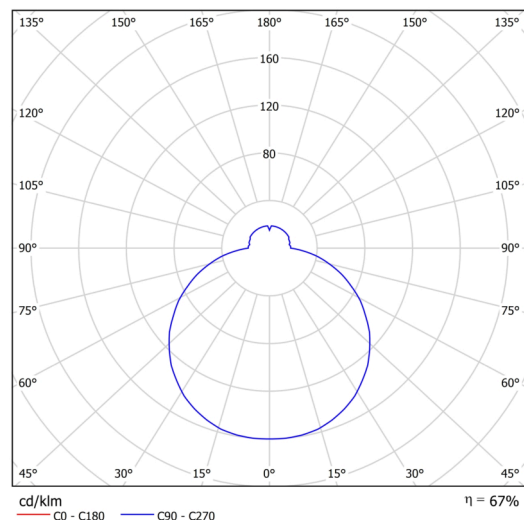

Luminous

Lum. flux of luminaire	2510/2620 lm
Lum. flux of light source	3750/3910 lm
Luminaire efficacy	104 lm/W
Temperature	3000/4000 K
Rated life time LED L80/B10	100000 hours
CRI	Ra80
MacAdam	3
Blue light hazard	Risk group 0