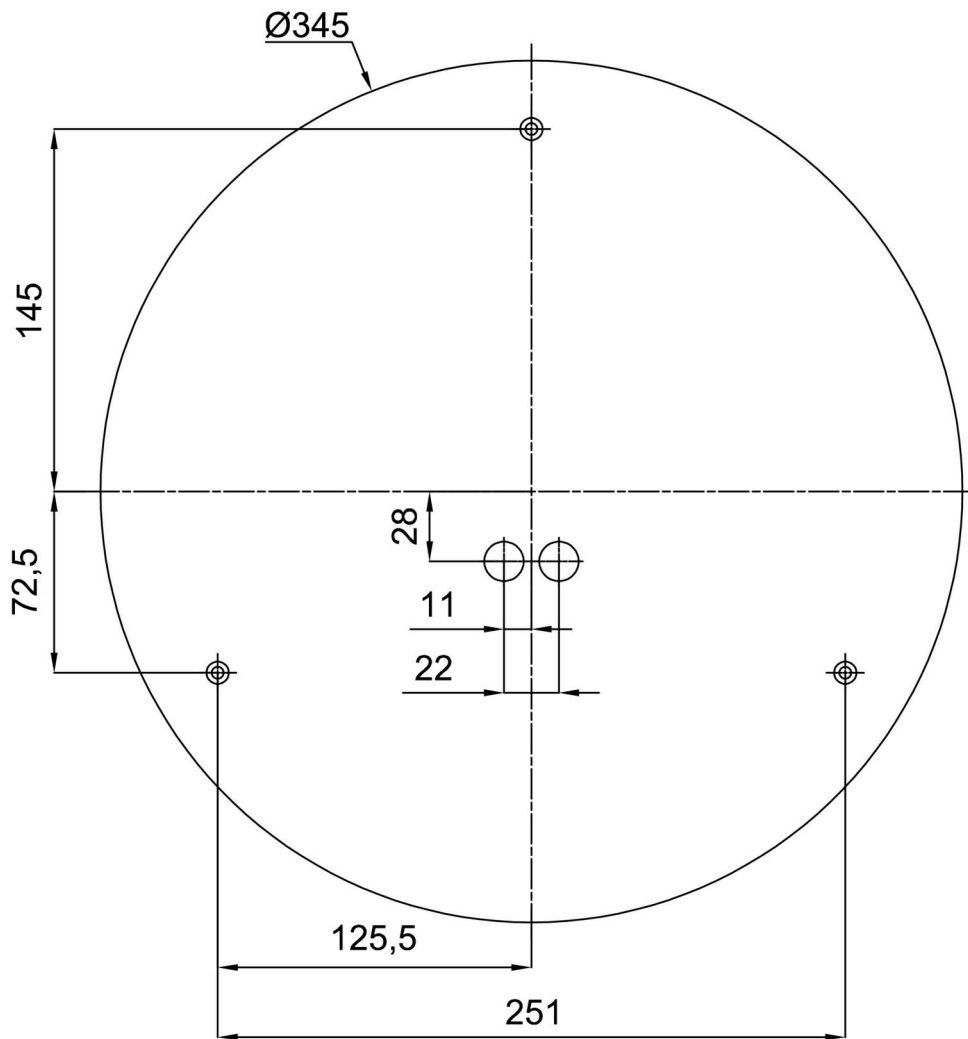

Logistic

EAN	8591728098193
Weight NTTO	3.7 Kg
Weight BTTO	4.1 Kg
Number of cartons	1 pcs
Package volume	0.023 m³
Package 1 width	0.435 m
Package 1 length	0.435 m
Package 1 height	0.12 m
Warranty*	60 months

*The warranty for the batteries is valid for 12 months from the date of purchase.

Installation dimensions: