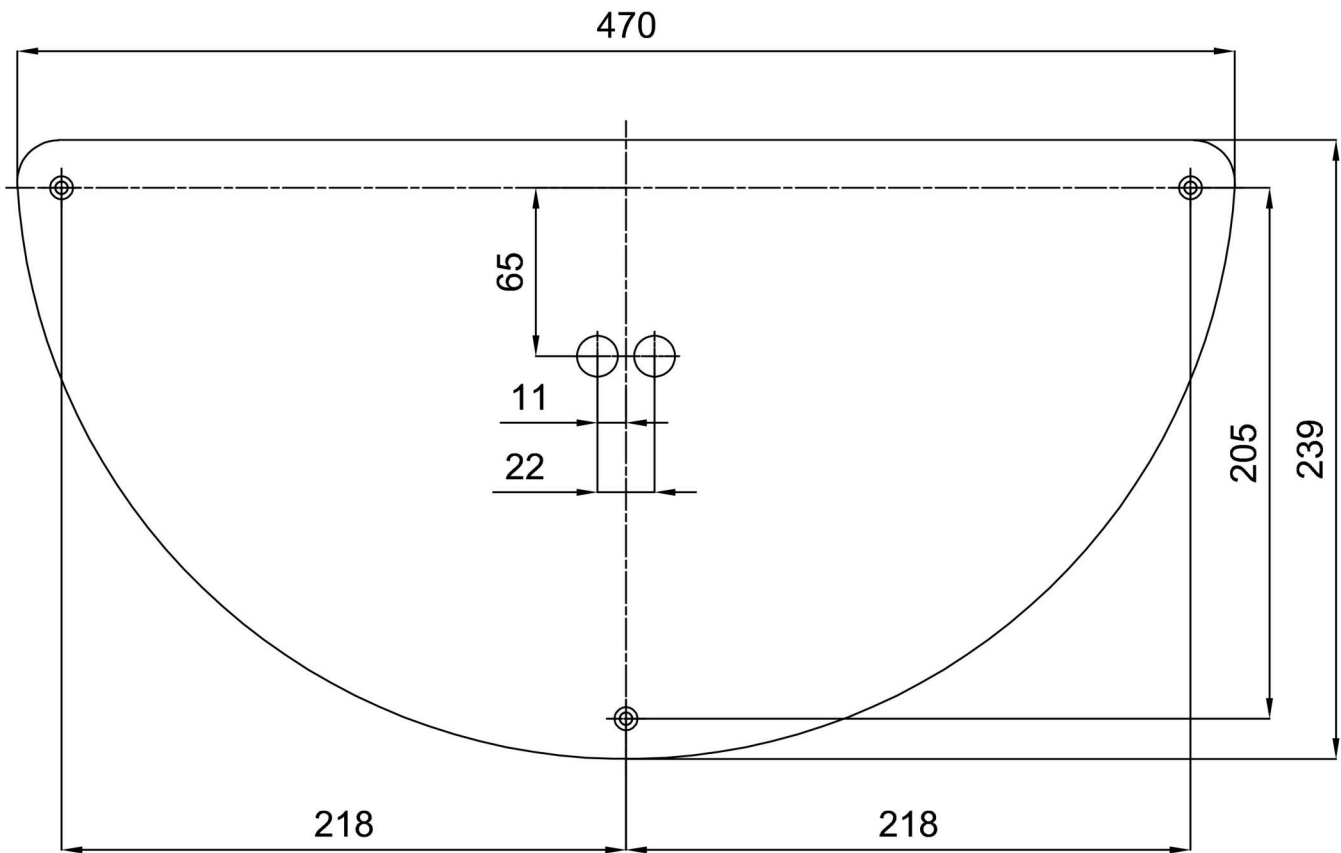

Technical data

Types of luminaires	Classic on/off
Mounting type	surface mounted
Base material	steel
Shade material	opal polycarbonate
Base color	white Ra9003
Shade color	white
Holding the shade	folding system
Mounting location	wall
Width	490 mm
Length	265 mm
Height	85 mm
mounting holes (diameter)	3xØ5mm
Cable entrance	2xØ16mm
Energy Class	D
Impact strength	IK10
Operating temperature	from -20°C to +30°C

Eulum data for calculation programs are available at www.osmont.cz.

Logistical data

EAN	8591728095239
Weight NTTO	1.5 Kg
Weight BTTO	1.8 Kg
Number of cartons	1 pcs
Package volume	0.153 m ³
Package 1 width	0.435 m
Package 1 length	0.415 m
Package 1 height	0.85 m
Warranty*	60 months

*The warranty for the batteries is valid for 36 months from the date of purchase.

Installation dimensions:

Additional assortment:

Lampshade

Product code	Name	Color	Picture	Drawing
20537	PC43	white	