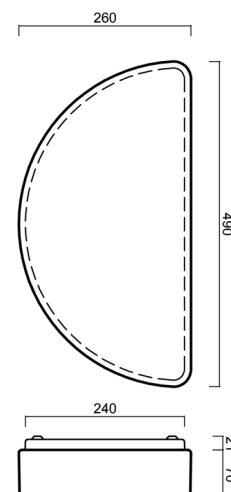

ELISA

LED-1L43E1050NU43/PC43 4K#

WWW.OSMONT.CZ

ELISA

Product code: ELI56896

Type: LED-1L43E1050NU43/PC43 4K#

Short description of the luminaire: White colour | ceiling or wall LED light ON/OFF | opal polycarbonate shade (PC)

Technical data

Types of luminaires	Classic on/off
Mounting type	surface mounted
Base material	steel
Shade material	opal polycarbonate
Base color	white Ra9003
Shade color	white
Holding the shade	folding system
Mounting location	wall
Width	490 mm
Length	265 mm
Height	85 mm
mounting holes (diameter)	3xØ5mm
Cable entrance	2xØ16mm
Energy Class	D
Impact strength	IK10
Operating temperature	from -20°C to +30°C

Eulum data for calculation programs are available at www.osmont.cz.

Logistical data

EAN	8591728095239
Weight NTTO	1.5 Kg
Weight BTTO	1.8 Kg
Number of cartons	1 pcs
Package volume	0.153 m ³
Package 1 width	0.435 m
Package 1 length	0.415 m
Package 1 height	0.85 m
Warranty*	60 months

*The warranty for the batteries is valid for 36 months from the date of purchase.

Installation dimensions:

Additional assortment:

Lampshade

Product code	Name	Color	Picture	Drawing
20537	PC43	white	