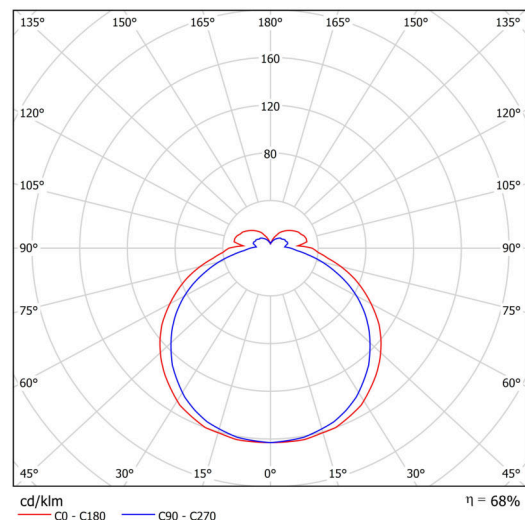

Luminous data

Lum. flux of luminaire	2920 lm
Lum. flux of light source	4290 lm
Luminaire efficacy	112 lm/W
Chromaticity temperature	4000 K
Rated life time LED L80/B10	100000 hours
CRI	Ra80
MacAdam	3
Blue light hazard	Risk group 0

Eulum data for calculation programs are available at www.osmont.cz.