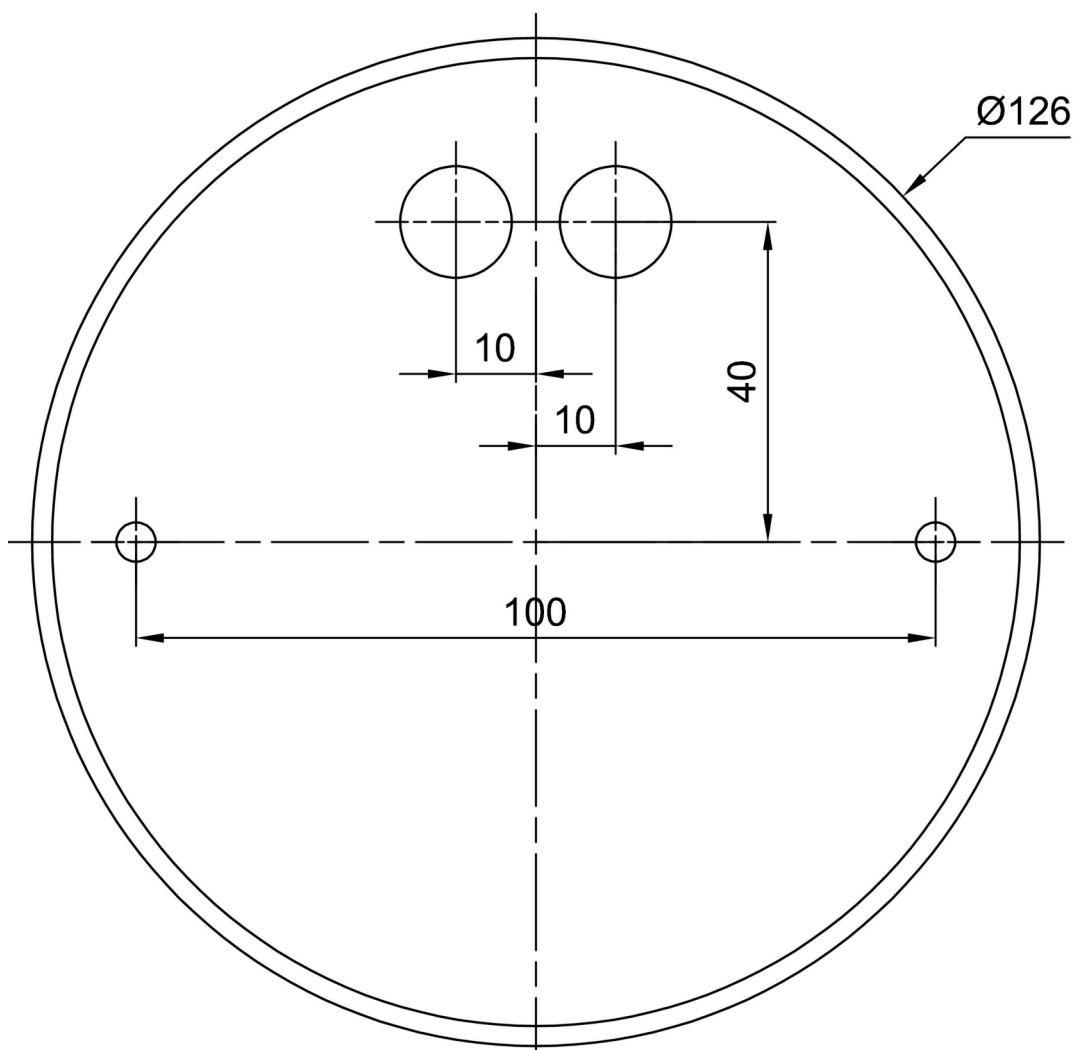

TECHNICAL SHEET

Enum data for calculation programs are available at www.osmont.cz.

Multipower

Possibility of output adjustment by the user (DIP switch on the current source).

I [mA]	700	650	600	550	500	450	400	
[%]	100	93	86	79	71	64	57	

Logistical data

EAN	8591728093853
Weight NTTO	4.2 Kg
Weight BTTO	4.6 Kg
Number of cartons	2 pcs
Package volume	0.035 m³
Package 1 width	0.435 m
Package 1 length	0.435 m
Package 1 height	0.13 m
Warranty*	60 months

*The warranty for the batteries is valid for 36 months from the date of purchase.

Installation dimensions: