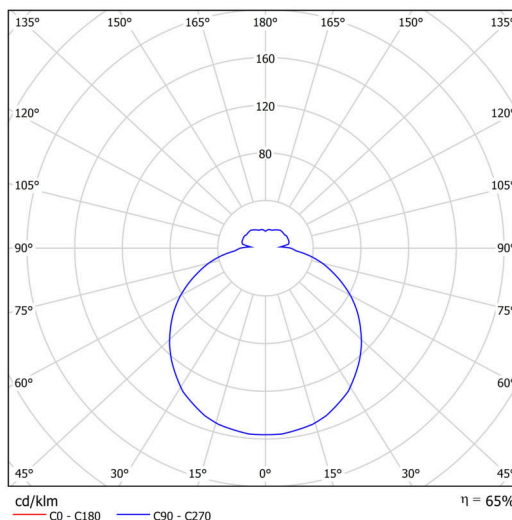

Technical data

Types of luminaires	Classic on/off
Mounting type	Suspended - rod
Base material	steel
Shade material	three-layer glass TRIPLEX OPAL
Base color	white Ral9003
Shade color	white
Holding the shade	folding system
Mounting location	ceiling
Width	420 mm
Length	420 mm
Height	125 mm
Diameter	Ø 420 mm
Suspension length	1000 mm
mounting holes (diameter)	2xØ5mm
Cable entrance	2xØ16mm
Energy Class	D
Impact strength	IK01
Operating temperature	from -20°C to +30°C

Luminous data

Lum. flux of luminaire	3120 lm
Lum. flux of light source	4220 lm
Luminaire efficacy	115 lm/W
Chromaticity temperature	4000 K
Rated life time LED L80/B10	100000 hours
CRI	Ra80
MacAdam	3
Blue light hazard	Risk group 0