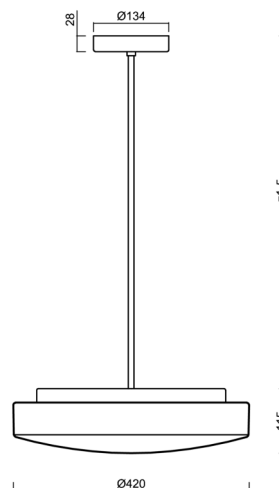

Technical data

Types of luminaires	Classic on/off
Mounting type	Suspended - rod
Base material	steel
Shade material	three-layer glass TRIPLEX OPAL
Base color	white Ral9003
Shade color	white
Holding the shade	folding system
Mounting location	ceiling
Width	420 mm
Length	420 mm
Height	125 mm
Diameter	Ø 420 mm
Suspension length	1000 mm
mounting holes (diameter)	2xØ5mm
Cable entrance	2xØ16mm
Energy Class	D
Impact strength	IK01
Operating temperature	from -20°C to +30°C

Electrical data

Power consumption	27 W
Ingress Protection	IP40
Socket	LED modul
terminal block	screw terminal block
Automatic circuit breaker type B10A	37 pcs
Automatic circuit breaker type B16A	59 pcs
Automatic circuit breaker type C10A	37 pcs
Automatic circuit breaker type C16A	59 pcs
Spínací proud	15 A / 100 sec

*The warranty for the batteries is valid for 36 months from the date of purchase.

Installation dimensions:

Additional assortment:

Lampshade

Product code	Name	Color	Picture	Drawing
20054	026	white	