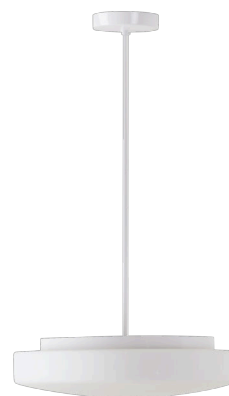

EDNA P4

LED-1L15EMP700ZK74/026/z5 4K#

WWW.OSMONT.CZ

EDNA P4

Product code: EDN61584

Type: LED-1L15EMP700ZK74/026/z5 4K#

Short description of the luminaire: White colour | pendant LED light ON/OFF | multipower driver | TRIPLEX OPAL hand blown glass shade | rod pendant 100 cm |

Technical data

Types of luminaires	Classic on/off
Mounting type	Suspended - rod
Base material	steel
Shade material	three-layer glass TRIPLEX OPAL
Base color	white Ral9003
Shade color	white
Holding the shade	folding system
Mounting location	ceiling
Width	420 mm
Length	420 mm
Height	125 mm
Diameter	Ø 420 mm
Suspension length	1000 mm
mounting holes (diameter)	2xØ5mm
Cable entrance	2xØ16mm
Energy Class	D
Impact strength	IK01
Operating temperature	from -20°C to +30°C

Electrical data

Power consumption	27 W
Ingress Protection	IP40
Socket	LED modul
terminal block	screw terminal block
Automatic circuit breaker type B10A	37 pcs
Automatic circuit breaker type B16A	59 pcs
Automatic circuit breaker type C10A	37 pcs
Automatic circuit breaker type C16A	59 pcs
Spínací proud	15 A / 100 sec