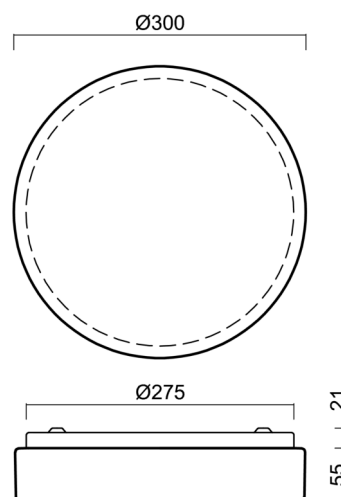

Technical data

Types of luminaires	Classic on/off
Mounting type	surface mounted
Base material	steel
Shade material	opal polymethyl methacrylate
Base color	white Ral9003
Shade color	white
Holding the shade	folding system
Mounting location	ceiling/wall
Width	300 mm
Length	300 mm
Height	75 mm
Diameter	ø 300 mm
mounting holes (diameter)	3xø4mm
Cable entrance	2xø16mm
Energy Class	D
Impact strength	IK04
Operating temperature	from -20°C to +30°C