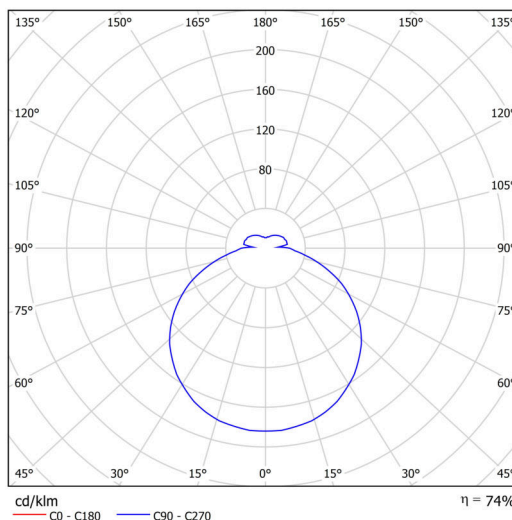

Luminous data

Lum. flux of luminaire	1940/2020 lm
Lum. flux of light source	2690/2810 lm
Luminaire efficacy	107 lm/W
Chromaticity temperature	3000/4000 K
Rated life time LED L80/B10	100000 hours
CRI	Ra80
MacAdam	3
Blue light hazard	Risk group 0