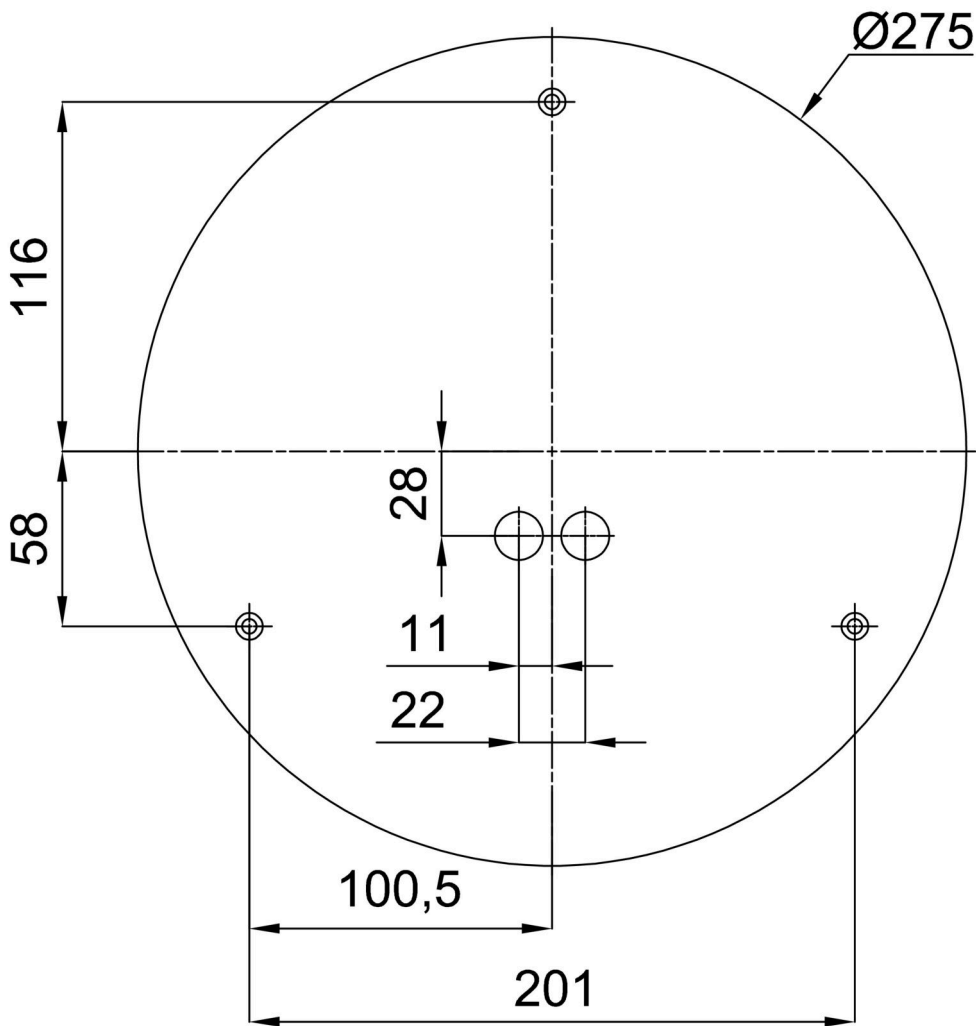

Multipower

Possibility of output adjustment by the user (DIP switch on the current source).

I [mA]	700	650	600	550	500	450	400	
[%]	100	93	86	79	71	64	57	

Logistical data

EAN	8591728079864
Weight NTTO	1.1 Kg
Weight BTTO	1.3 Kg
Number of cartons	1 pcs
Package volume	0.01 m³
Package 1 width	0.31 m
Package 1 length	0.31 m
Package 1 height	0.1 m
Warranty*	60 months

*The warranty for the batteries is valid for 36 months from the date of purchase.

Installation dimensions: