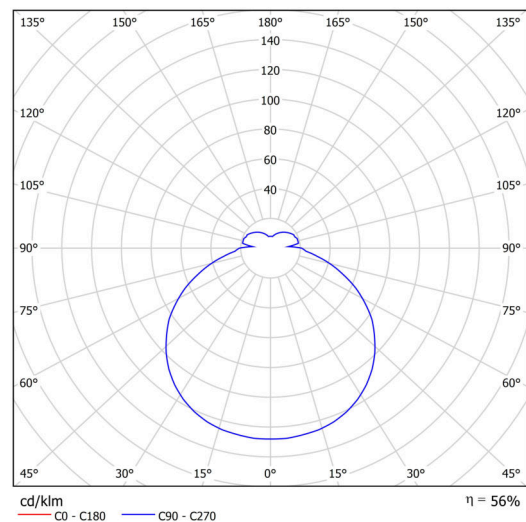

Luminous

Blue light hazard	Risk group 0

Eulum data for calculation programs are available at www.osmont.cz.