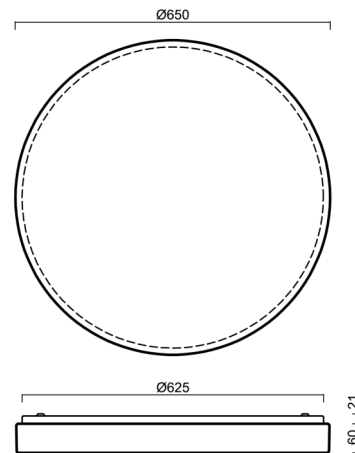

DELIA 4

IN-42KN10/PM25**

WWW.OSMONT.CZ

DELIA 4

Product code: DEL53505

Type: IN-42KN10/PM25**

Short description of the luminaire: White colour | ceiling or wall E27 light ON/OFF | PMMA shade|

Technical

Types of luminaires	Classic on/off
Mounting type	surface mounted
Base material	steel
Shade material	opal polymethyl methacrylate
Base color	white Ral9003
Shade color	white
Holding the shade	folding system
Mounting location	ceiling/wall
Width	650 mm
Length	650 mm
Height	80 mm
Diameter	ø 650 mm
mounting holes (diameter)	3xø5mm
Cable entrance	2xø16mm
Impact strength	IK04
Operating temperature	from -20°C to +30°C

Eulum data for calculation programs are available at www.osmont.cz.

Logistic

EAN	8591728535056
Weight NTTO	5 Kg
Weight BTTO	6 Kg
Number of cartons	1 pcs
Package volume	0.08 m ³
Package 1 width	0.68 m
Package 1 length	0.69 m
Package 1 height	0.17 m
Warranty*	60 months

*The warranty for the batteries is valid for 12 months from the date of purchase.

Installation dimensions:

Additional assortment:

Lampshade

Product code	Name	Color	Description	Picture	Drawing
20535	PM25	white	příslušenství		