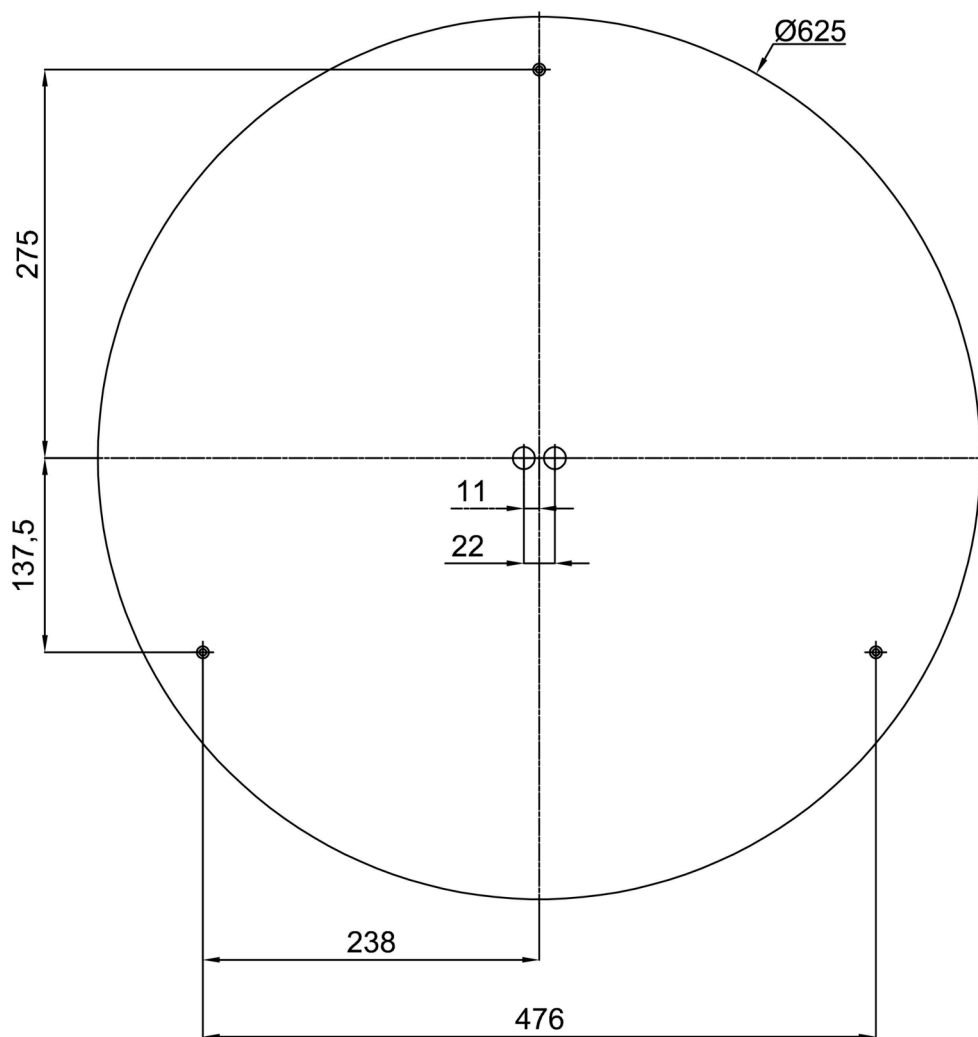

DELIA 4

IN-42KN10/PM25**

WWW.OSMONT.CZ

DELIA 4

Product code: DEL53505

Type: IN-42KN10/PM25**

Short description of the luminaire: White colour | ceiling or wall E27 light ON/OFF | PMMA shade|

Technical

Types of luminaires	Classic on/off
Mounting type	surface mounted
Base material	steel
Shade material	opal polymethyl methacrylate
Base color	white Ral9003
Shade color	white
Holding the shade	folding system
Mounting location	ceiling/wall
Width	650 mm
Length	650 mm
Height	80 mm
Diameter	ø 650 mm
mounting holes (diameter)	3xø5mm
Cable entrance	2xø16mm
Impact strength	IK04
Operating temperature	from -20°C to +30°C

Eulum data for calculation programs are available at www.osmont.cz.

Logistic

EAN	8591728535056
Weight NTTO	5 Kg
Weight BTTO	6 Kg
Number of cartons	1 pcs
Package volume	0.08 m ³
Package 1 width	0.68 m
Package 1 length	0.69 m
Package 1 height	0.17 m
Warranty*	60 months

*The warranty for the batteries is valid for 12 months from the date of purchase.

Installation dimensions:

Additional assortment:

Lampshade

Product code	Name	Color	Description	Picture	Drawing
20535	PM25	white	příslušenství		