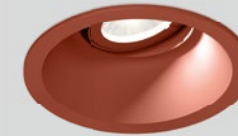

# DEEP ADJUST petit

Ceiling recessed

## 1.0 TRIMLESS

LED COB 6W | 350mA | 17V  
aluminium

IP20 0°-35°|360° A-M-31° L70|50K

CODE
153461W_
153461Q_
153461B_

LIGHT COLOUR	LUMEN CRI	CODE
2700K	555 >90	3
3000K	585 >90	5
2000-3000K   16V	470 >90	9