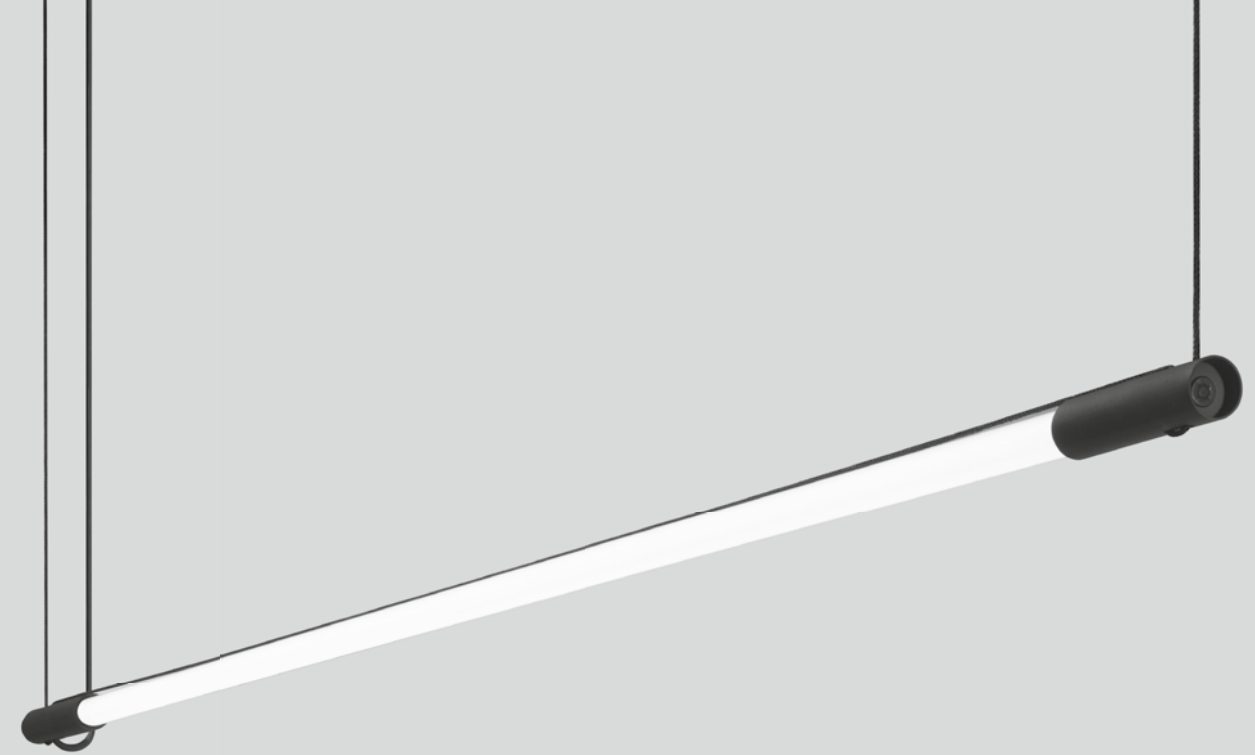

BENEDICTION | KKOL STUDIO SEOUL | SOUTH KOREA

DARF

Ceiling suspended

1.1

LED TUBE 22W | non dim
220-240VAC | 50-60Hz
aluminium | black textile cable

IP20 SDCM3 L70|60K 0.42kg

3000K | CRI >80 | 3560lm

CODE

2561T7B4

4000K | CRI >80 | 3950lm

CODE

2561T7B6

1.2

LED TUBE 23W | phase-cut dim
220-240VAC | 50-60Hz
aluminium | black textile cable

IP20 SDCM3 L70|50K 0.42kg

2700K | CRI >90 | 2780lm