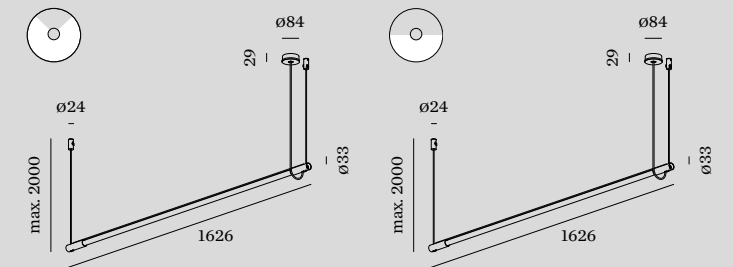

BENEDICTION | KKOL STUDIO SEOUL | SOUTH KOREA

DARF

Ceiling suspended

1.1

LED TUBE 22W | non dim
220-240VAC | 50-60Hz
aluminium | black textile cable

IP20 SDCM3 L70|60K 0.42kg

3000K | CRI >80 | 3560lm

CODE

2561T7B4

4000K | CRI >80 | 3950lm

CODE

2561T7B6

1.2

LED TUBE 23W | phase-cut dim
220-240VAC | 50-60Hz
aluminium | black textile cable

IP20 SDCM3 L70|50K 0.42kg

2700K | CRI >90 | 2780lm