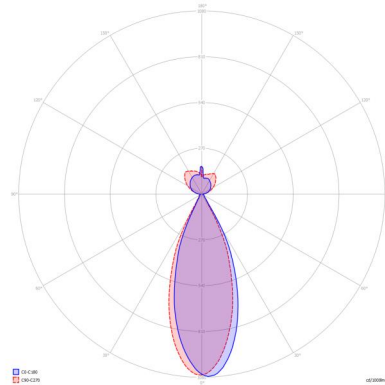

## SPECIFICATIONS

MOUNTING		WALL
POWER	[W]	3,1 direct / 5 indirect
LAMP		built-in LED
LUMINOUS FLUX*	[lm]	320 / 725
LIGHT COLOUR	[K]	2700 direct / 1800/2200/2700 ind.
CRI		>90
BEAM ANGLE	[°]	34 (default)
AVERAGE LIFETIME	[h]	L80/B50.000
LUMINOUS EFFICACY	[lm/W]	103 / 145
POWER SUPPLY	[V] [A]	220-240V AC 50/60 Hz
LED-DRIVER		INCLUDED
DIMMING		NO
THROUGH-WIRING		YES
MATERIAL		ALUMINUM
INGRESS PROTECTION		IP20
PROTECTION CLASS		I
NET WEIGHT	[kg]	0,72
GROSS WEIGHT	[kg]	1,04
COLOUR (HOUSING)		WHITE ~RAL9003
COLOUR (HOUSING)		BLACK ~RAL9005

\*Luminous flux values are nominal LED data at a operating temperature of 25° C

## LIGHT DISTRIBUTION

34°

## MOUNTING DIMENSIONS