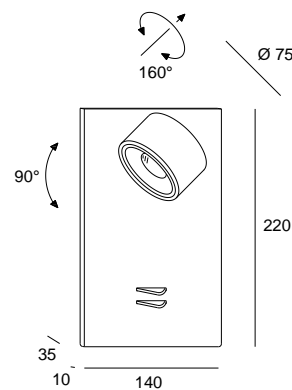

FIXTURE DIMENSIONS

DLS LIGHTING

www.dslighting.com

*DLS
LIGHTING