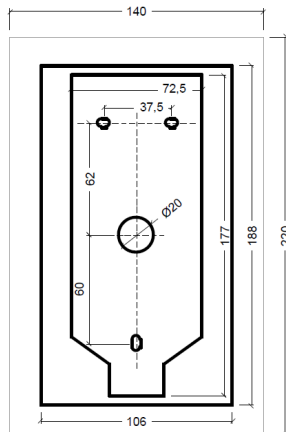

## SPECIFICATIONS

MOUNTING		WALL
POWER	[W]	3,1 direct / 5 indirect
LAMP		built-in LED
LUMINOUS FLUX*	[lm]	320 / 725
LIGHT COLOUR	[K]	2700 direct / 1800/2200/2700 ind.
CRI		>90
BEAM ANGLE	[°]	34 (default)
AVERAGE LIFETIME	[h]	L80/B50.000
LUMINOUS EFFICACY	[lm/W]	103 / 145
POWER SUPPLY	[V] [A]	220-240V AC 50/60 Hz
LED-DRIVER		INCLUDED
DIMMING		NO
THROUGH-WIRING		YES
MATERIAL		ALUMINUM
INGRESS PROTECTION		IP20
PROTECTION CLASS		I
NET WEIGHT	[kg]	0,72
GROSS WEIGHT	[kg]	1,04
COLOUR (HOUSING)		WHITE ~RAL9003
COLOUR (HOUSING)		BLACK ~RAL9005

## MOUNTING DIMENSIONS

## FIXTURE DIMENSIONS

DLS LIGHTING

www.dslighting.com

**\*DLS**  
LIGHTING