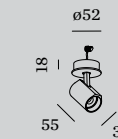

## 1.0 SEMI RECESSED

LED COB 6W | 350mA | 17V  
aluminium

IP20 0°-90°/350° A 31° SDCM2 L70I55K 0.14kg

CODE
176561W_
176561B_

LIGHT COLOUR	LUMEN CRI	CODE
2700K	470 >90	3
3000K	500 >90	5