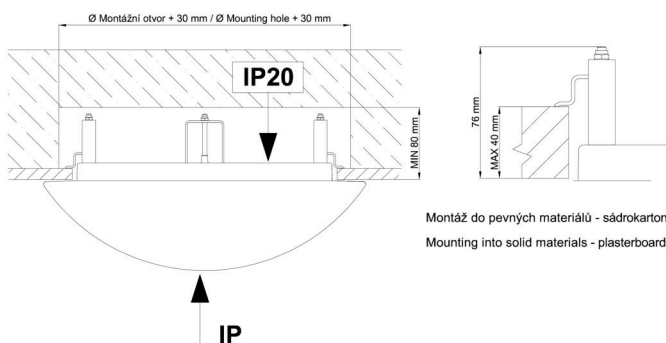

## Technical data

Types of luminaires	Classic on/off
Mounting type	semi-recessed
Base material	steel
Shade material	three-layer glass TRIPLEX OPAL
Base color	white Ral9003
Shade color	white
Holding the shade	folding system
Mounting location	ceiling/wall
Width	380 mm
Length	380 mm
Height	40 mm
Diameter	ø 380 mm
mounting holes (diameter)	none
Cable entrance	none
Energy Class	D
Impact strength	IK01
Operating temperature	from -20°C to +30°C

Eulum data for calculation programs are available at

Logistical data

EAN	8591728010669
Weight NTTO	3.5 Kg
Weight BTTO	4 Kg
Number of cartons	1 pcs
Package volume	0.032 m <sup>3</sup>
Package 1 width	0.38 m
Package 1 length	0.38 m
Package 1 height	0.22 m
Warranty*	60 months

\*The warranty for the batteries is valid for 36 months from the date of purchase.

Installation dimensions:

Svítlidlo nesmí být z horní strany zakryto izolací.  
Luminaire must not be covered with insulating matting.

Rozměry dutiny pro vestavné svítidlo [mm]:  
Dimensions of cavity for recessed luminaire [mm]:

Montáž do pevných materiálů - sádkarton, dřevo.  
Mounting into solid materials - plasterboard, wood.