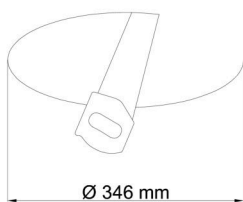

Logistical data

EAN	8591728010669
Weight NTTO	3.5 Kg
Weight BTTO	4 Kg
Number of cartons	1 pcs
Package volume	0.032 m³
Package 1 width	0.38 m
Package 1 length	0.38 m
Package 1 height	0.22 m
Warranty*	60 months

*The warranty for the batteries is valid for 36 months from the date of purchase.

Installation dimensions: