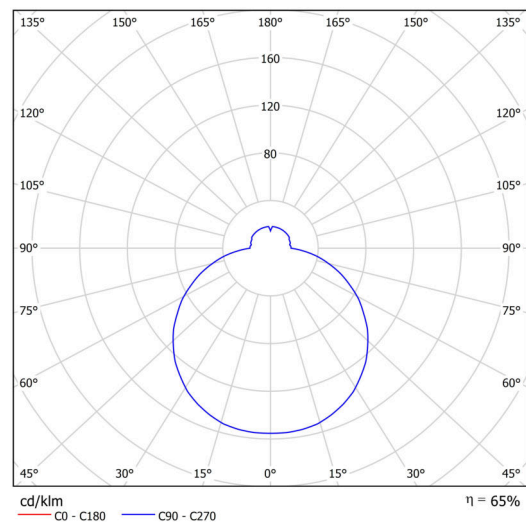

## Technical data

Types of luminaires	Classic on/off
Mounting type	semi-recessed
Base material	steel
Shade material	three-layer glass TRIPLEX OPAL
Base color	white Ral9003
Shade color	white
Holding the shade	folding system
Mounting location	ceiling/wall
Width	380 mm
Length	380 mm
Height	40 mm
Diameter	ø 380 mm
mounting holes (diameter)	none
Cable entrance	none
Energy Class	D
Impact strength	IK01
Operating temperature	from -20°C to +30°C

## Luminous data

Lum. flux of luminaire	2480 lm
Lum. flux of light source	3930 lm
Luminaire efficacy	99 lm/W
Chromaticity temperature	4000 K
Rated life time LED L80/B10	100000 hours
CRI	Ra80
MacAdam	3
Blue light hazard	Risk group 0