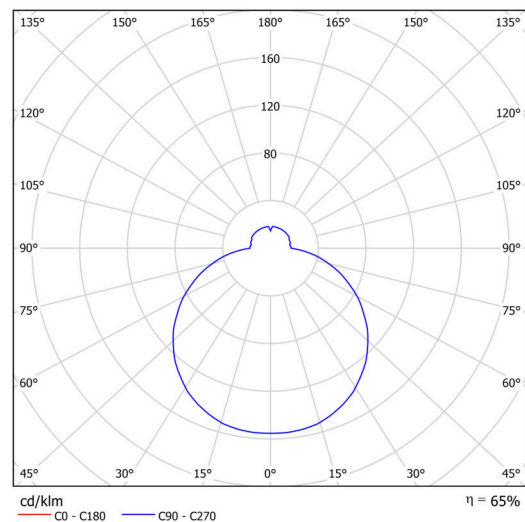

## Technical data

Types of luminaires	Classic on/off
Mounting type	surface mounted
Base material	steel
Shade material	three-layer glass TRIPLEX OPAL
Base color	white Ral9003
Shade color	white
Holding the shade	folding system
Mounting location	ceiling/wall
Width	380 mm
Length	380 mm
Height	61 mm
Diameter	ø 380 mm
mounting holes (diameter)	3xø5mm
Cable entrance	2xø16mm
Energy Class	D
Impact strength	IK01
Operating temperature	from -20°C to +30°C

## Luminous data

Lum. flux of luminaire	2760 lm
Lum. flux of light source	4380 lm
Luminaire efficacy	106 lm/W
Chromaticity temperature	4000 K
Rated life time LED L80/B10	100000 hours
CRI	Ra80
MacAdam	3
Blue light hazard	Risk group 0