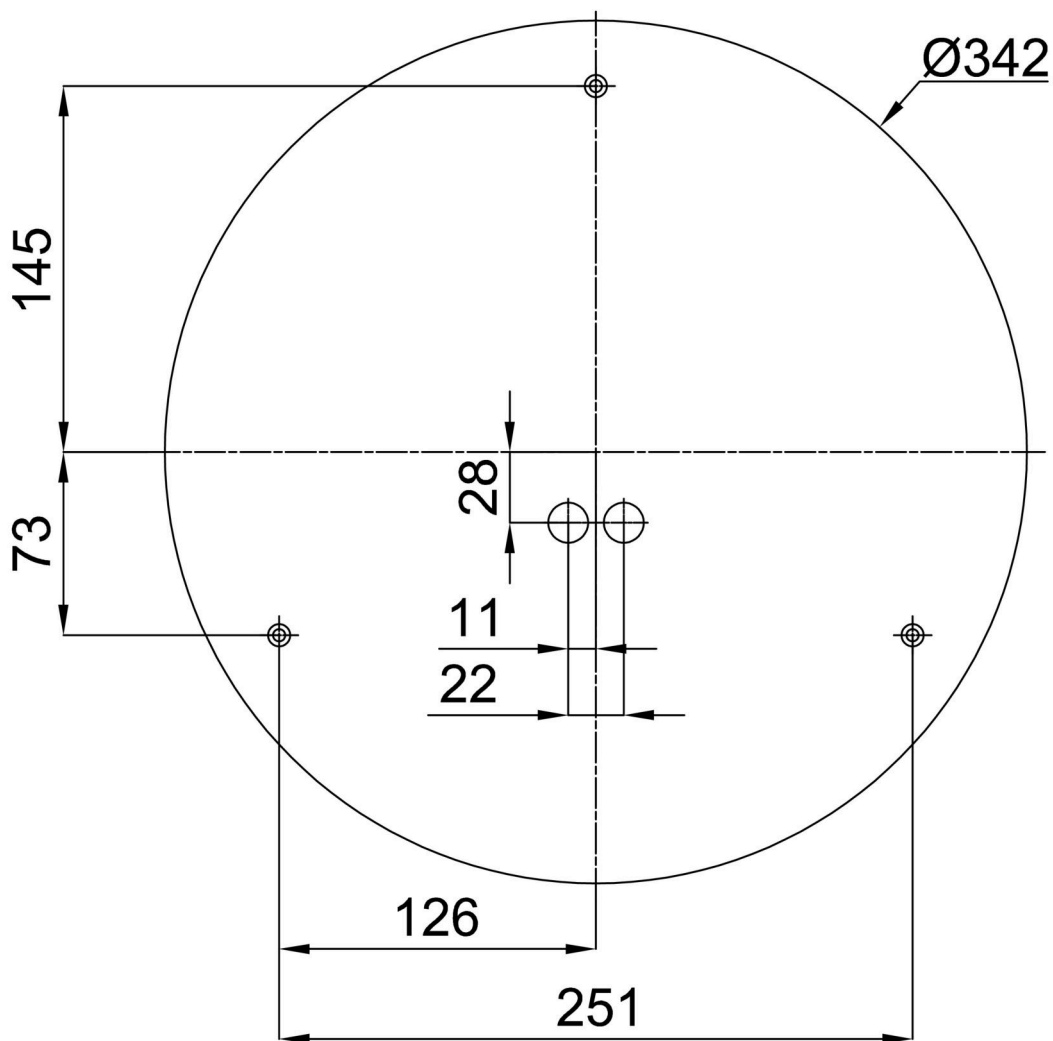

Multipower

Possibility of output adjustment by the user (DIP switch on the current source).

I [mA]	700	650	600	550	500	450	400	
[%]	100	93	86	79	71	64	57	

Logistical data

EAN	8591728010744
Weight NTTO	2.7 Kg
Weight BTTO	2.9 Kg
Number of cartons	1 pcs
Package volume	0.021 m³
Package 1 width	0.37 m
Package 1 length	0.37 m
Package 1 height	0.15 m
Warranty*	60 months

*The warranty for the batteries is valid for 36 months from the date of purchase.

Installation dimensions: