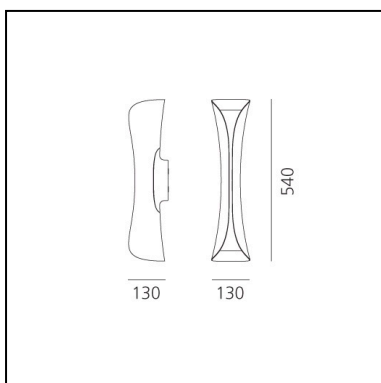

LUMINAIRE

- Watt: **20W**
- Tension: **220V-240V**
- Flux Lumineux (lm): **1424lm**
- CCT: **2700K**
- Efficiency: **95%**
- Efficacy: **71.21lm/W**
- CRI: **80**

Remarques

source LED retrofit incluse

DESCRIPTION

Floor and wall lamp. A steel panel screens and releases a soft indirect light upwards together with a diffused light along the vertical aperture of the lamp. Painted steel body lamp, with cover-base in painted inox-steel. With light intensity regulator.

CARACTÉRISTIQUES

- Code Produit : **1373010A**
- Couleur: **Black / White**
- Installation: **Applique**
- Matériaux: **ABS**
- Séries: **Design Collection**
- Environnement: **Indoor**
- Type de projet: **Hospitalité, Résidentiels**
- Emission: **Indirecte Et Diffuse**
- dessiné par: **Karim Rashid**

DIMENSIONS

- Longueur : **130 mm**
- Largeur: **130 mm**
- Hauteur: **540 mm**
- Résistance à l'impact: **N/D**
- Test au fil incandescent: **650°**

SOURCES INCLUES

- Catégorie: **Led Retrofit**
- Nombre: **2**
- Watt: **MAX 10W**
- Culot: **GU10**