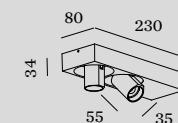

BLIEK petit

Ceiling surface

reddot winner 2023

123

2.0

LED COB 15W | phase-cut dim
220-240VAC | 50-60Hz | incl. driver
aluminium

IP20 0°-60°/355° A 31° SDCM2 L70/55K 0.65kg

honeycomb

OPTIONAL

honeycomb louver

CODE
90051131

CODE

	164664W_
	164664CH_
	164664B_

LIGHT COLOUR	LUMEN	CRI	CODE
2700K	2x470	>90	3
3000K	2x500	>90	5
2000-3000K	2x355	>90	9