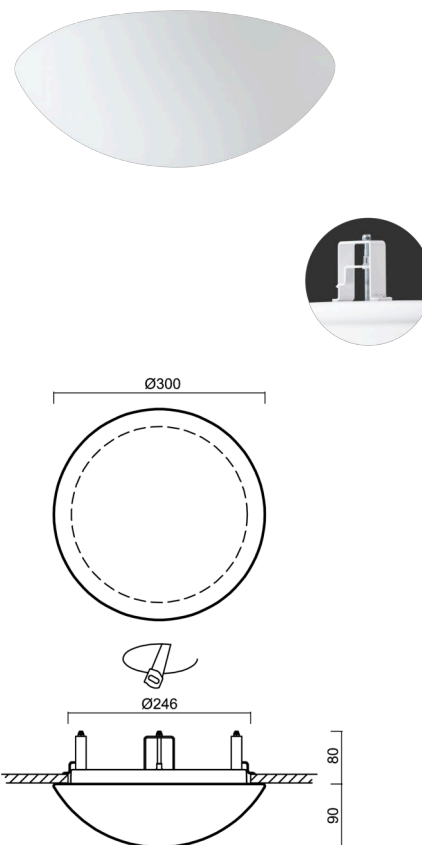

AURA V8

Product code: AUR59829

Type: LED-1L14E500BTV13/013 4K#

Short description of the luminaire: White colour | semi-recessed LED light ON/OFF | TRIPLEX OPAL hand blown glass shade|

Technical data

Types of luminaires	Classic on/off
Mounting type	semi-recessed
Base material	steel
Shade material	three-layer glass TRIPLEX OPAL
Base color	white Ral9003
Shade color	white
Holding the shade	bayonet
Mounting location	ceiling/wall
Width	300 mm
Length	300 mm
Height	115 mm
Diameter	ø 300 mm
mounting holes (diameter)	none
Cable entrance	2xø16mm
Energy Class	D
Impact strength	IK01
Operating temperature	from -20°C to +30°C

Electrical data

Power consumption	13 W
Ingress Protection	IP44
Socket	LED modul
terminal block	snap terminal block
Automatic circuit breaker type B10A	37 pcs
Automatic circuit breaker type B16A	59 pcs
Automatic circuit breaker type C10A	37 pcs
Automatic circuit breaker type C16A	59 pcs
Spínací proud	15 A / 100 sec

Luminous data

Lum. flux of luminaire	1350 lm
Lum. flux of light source	2080 lm
Luminaire efficacy	103 lm/W
Chromaticity temperature	4000 K
Rated life time LED L80/B10	100000 hours
CRI	Ra80
MacAdam	3
Blue light hazard	Risk group 0

Eulum data for calculation programs are available at