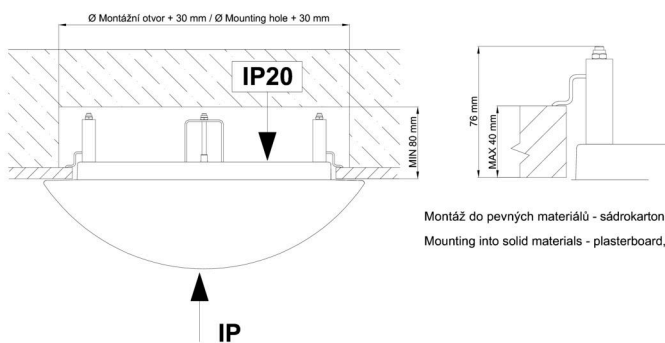

Eulum data for calculation programs are available at

Logistical data

EAN	8591728067977
Weight NTTO	1.7 Kg
Weight BTTO	2 Kg
Number of cartons	1 pcs
Package volume	0.017 m <sup>3</sup>
Package 1 width	0.31 m
Package 1 length	0.31 m
Package 1 height	0.18 m
Warranty*	60 months

\*The warranty for the batteries is valid for 36 months from the date of purchase.

Installation dimensions:

Svítlidlo nesmí být z horní strany zakryto izolací.  
Luminaire must not be covered with insulating matting.

Rozměry dutiny pro vestavné svítidlo [mm]:  
Dimensions of cavity for recessed luminaire [mm]: