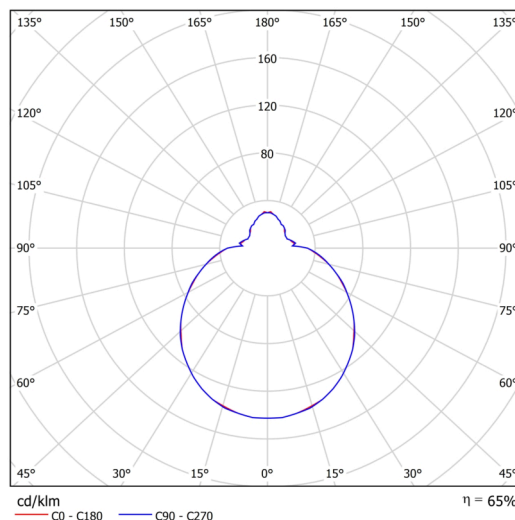

AURA V8

Product code: AUR59829

Type: LED-1L14E500BTV13/013 4K#

Short description of the luminaire: White colour | semi-recessed LED light ON/OFF | TRIPLEX OPAL hand blown glass shade|

Technical data

Types of luminaires	Classic on/off
Mounting type	semi-recessed
Base material	steel
Shade material	three-layer glass TRIPLEX OPAL
Base color	white Ral9003
Shade color	white
Holding the shade	bayonet
Mounting location	ceiling/wall
Width	300 mm
Length	300 mm
Height	115 mm
Diameter	ø 300 mm
mounting holes (diameter)	none
Cable entrance	2xø16mm
Energy Class	D
Impact strength	IK01
Operating temperature	from -20°C to +30°C

Electrical data

Power consumption	13 W
Ingress Protection	IP44
Socket	LED modul
terminal block	snap terminal block
Automatic circuit breaker type B10A	37 pcs
Automatic circuit breaker type B16A	59 pcs
Automatic circuit breaker type C10A	37 pcs
Automatic circuit breaker type C16A	59 pcs
Spínací proud	15 A / 100 sec

Luminous data

Lum. flux of luminaire	1350 lm
Lum. flux of light source	2080 lm
Luminaire efficacy	103 lm/W
Chromaticity temperature	4000 K
Rated life time LED L80/B10	100000 hours
CRI	Ra80
MacAdam	3
Blue light hazard	Risk group 0

Eulum data for calculation programs are available at