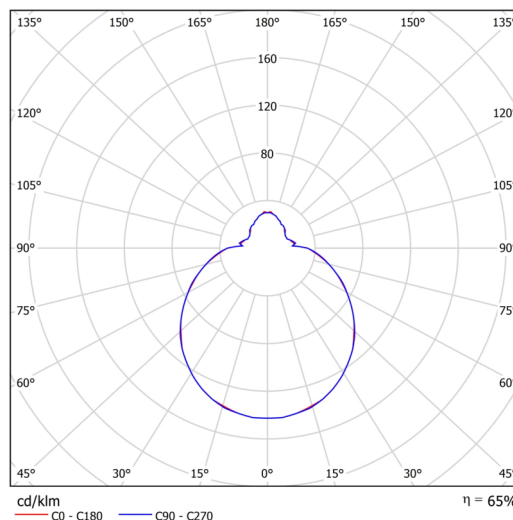

Luminous data

Lum. flux of luminaire	1300/1350 lm
Lum. flux of light source	2000/2080 lm
Luminaire efficacy	100 lm/W
Chromaticity temperature	3000/4000 K
Rated life time LED L80/B10	100000 hours
CRI	Ra80
MacAdam	3
Blue light hazard	Risk group 0