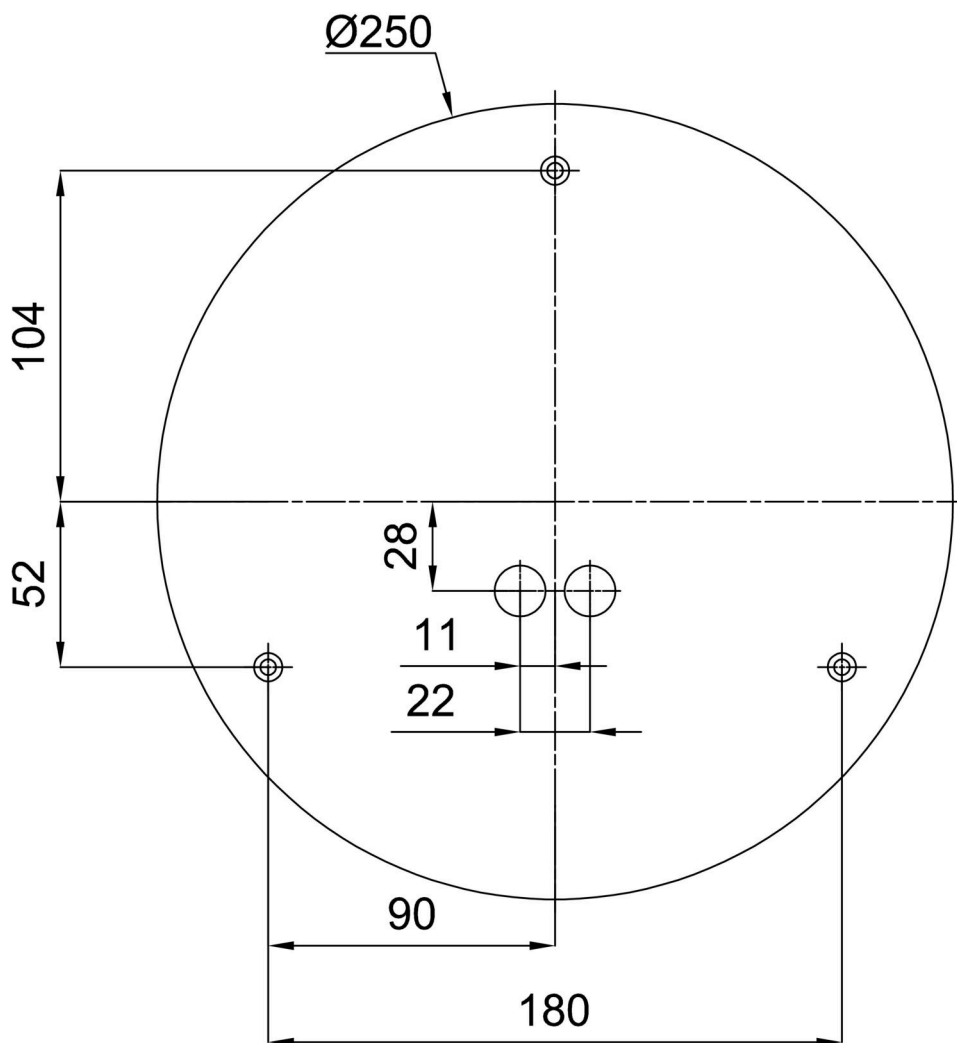

Logistical data

EAN	8591728071547
Weight NTTO	1.7 Kg
Weight BTTO	1.9 Kg
Number of cartons	1 pcs
Package volume	0.012 m³
Package 1 width	0.32 m
Package 1 length	0.31 m
Package 1 height	0.12 m
Warranty*	60 months

*The warranty for the batteries is valid for 36 months from the date of purchase.

Installation dimensions: