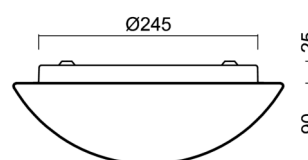

## Technical data

Types of luminaires	Classic on/off
Mounting type	surface mounted
Base material	steel
Shade material	three-layer glass TRIPLEX OPAL
Base color	white Ral9003
Shade color	white
Holding the shade	bayonet
Mounting location	ceiling/wall
Width	300 mm
Length	300 mm
Height	115 mm
Diameter	ø 300 mm
mounting holes (diameter)	3xø5mm
Cable entrance	2xø16mm
Energy Class	D
Impact strength	IK01
Operating temperature	from -20°C to +30°C