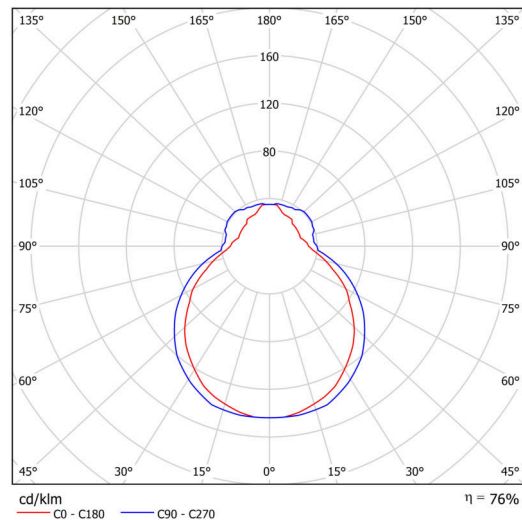

Technical data

Types of luminaires	Classic on/off
Mounting type	surface mounted
Base material	steel
Shade material	three-layer glass TRIPLEX OPAL
Base color	white Ral9003
Shade color	white
Holding the shade	folding system
Mounting location	ceiling/wall
Width	350 mm
Length	350 mm
Height	128 mm
mounting holes (diameter)	4xØ5mm
Cable entrance	2xØ16mm
Energy Class	D
Impact strength	IK01
Operating temperature	from -20°C to +30°C

Luminous data

Lum. flux of luminaire	2340 lm
Lum. flux of light source	3080 lm
Luminaire efficacy	123 lm/W
Chromaticity temperature	3000 K
Rated life time LED L80/B10	100000 hours
CRI	Ra80
MacAdam	3
Blue light hazard	Risk group 0