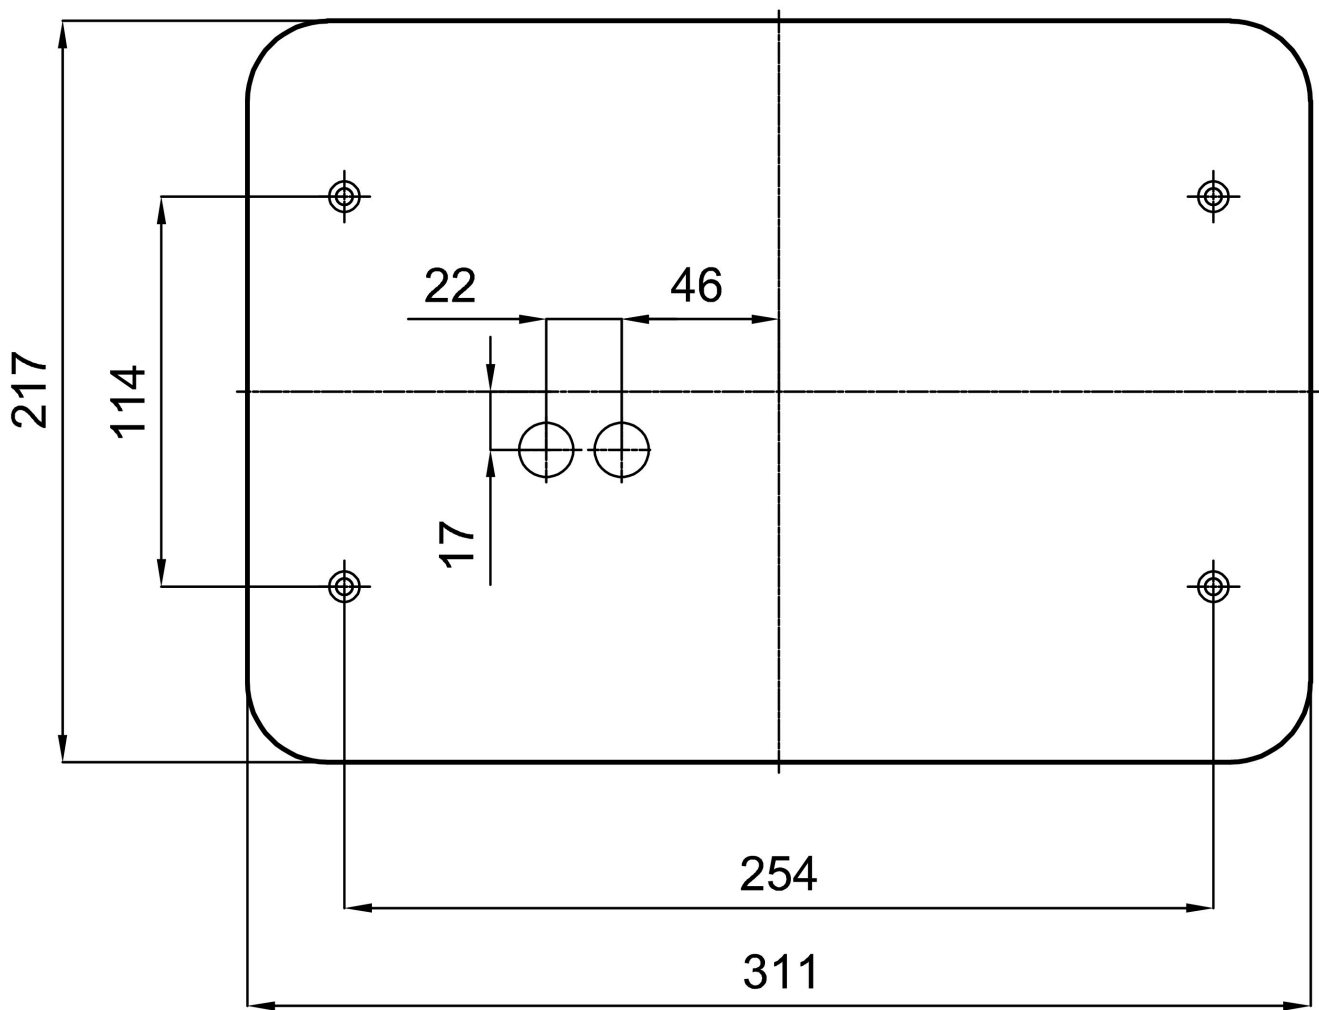

Technical data

Types of luminaires	Classic on/off
Mounting type	surface mounted
Base material	steel
Shade material	three-layer glass TRIPLEX OPAL
Base color	white Ral9003
Shade color	white
Holding the shade	folding system
Mounting location	ceiling/wall
Width	350 mm
Length	350 mm
Height	128 mm
mounting holes (diameter)	4xØ5mm
Cable entrance	2xØ16mm
Energy Class	D
Impact strength	IK01
Operating temperature	from -20°C to +30°C

Luminous data

Lum. flux of luminaire	2340 lm
Lum. flux of light source	3080 lm
Luminaire efficacy	123 lm/W
Chromaticity temperature	3000 K
Rated life time LED L80/B10	100000 hours
CRI	Ra80
MacAdam	3
Blue light hazard	Risk group 0

Eulum data for calculation programs are available at www.osmont.cz.

Logistical data

EAN	8591728063245
Weight NTTO	5.9 Kg
Weight BTTO	6.1 Kg
Number of cartons	1 pcs
Package volume	0.018 m ³
Package 1 width	0.36 m
Package 1 length	0.36 m
Package 1 height	0.14 m
Warranty*	60 months

*The warranty for the batteries is valid for 36 months from the date of purchase.

Installation dimensions:

Additional assortment:

Lampshade

Product code	Name	Color	Picture	Drawing
20072	420	white	