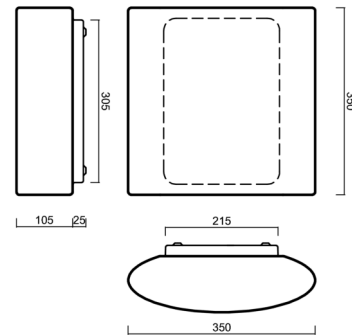

Technical data

Types of luminaires	Classic on/off
Mounting type	surface mounted
Base material	steel
Shade material	three-layer glass TRIPLEX OPAL
Base color	white Ral9003
Shade color	white
Holding the shade	folding system
Mounting location	ceiling/wall
Width	350 mm
Length	350 mm
Height	128 mm
mounting holes (diameter)	4xØ5mm
Cable entrance	2xØ16mm
Energy Class	D
Impact strength	IK01
Operating temperature	from -20°C to +30°C

Eulum data for calculation programs are available at www.osmont.cz.

Logistical data

EAN	8591728063245
Weight NTTO	5.9 Kg
Weight BTTO	6.1 Kg
Number of cartons	1 pcs
Package volume	0.018 m ³
Package 1 width	0.36 m
Package 1 length	0.36 m
Package 1 height	0.14 m
Warranty*	60 months

*The warranty for the batteries is valid for 36 months from the date of purchase.

Installation dimensions:

Additional assortment:

Lampshade

Product code	Name	Color	Picture	Drawing
20072	420	white	