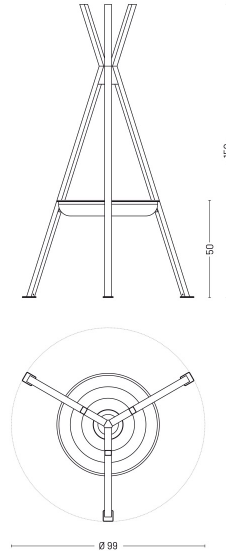

## TP-Lamp | 7 W | diffuse | Garden lamps

STANDARD VERSION

### Technical Specifications

Source lamp	LED 7 W
Total wattage	10
Voltage	220-240 Vac - 50/60 Hz
Control	On/Off (other controls on request)
Luminous flux (*Source flux)	570 lm (880 lm*) @ 3000 K
Luminous efficacy	57 lm/W @ 3000 K
Light Temperature	3000 K
McADAM steps	3
Beam	diffuse
CRI	>90
Life time	L80-B15 > 60.000 h Ta 40°C
IP rating	65
IK rating	6
Insulation class	I
Note	Control on request: DALI - 1/10V - DMX - TRIAC Light colour on request 2200 K - 4000K - RGBW

### Materials

Body	Extruded aluminium EN AW6060
Diffuser	Sandblasted glass
Finishing	Grey - Poliester powder paint Black lighting body and tray