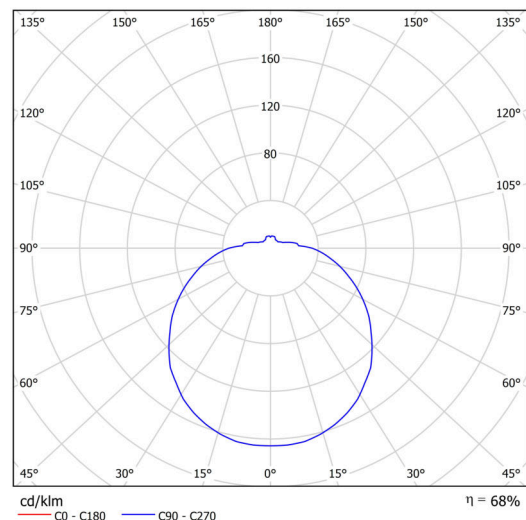

Luminous data

Lum. flux of luminaire	2000 lm
Lum. flux of light source	2810 lm
Luminaire efficacy	111 lm/W
Chromaticity temperature	4000 K
Rated life time LED L80/B10	100000 hours
CRI	Ra80
MacAdam	3
Blue light hazard	Risk group 0