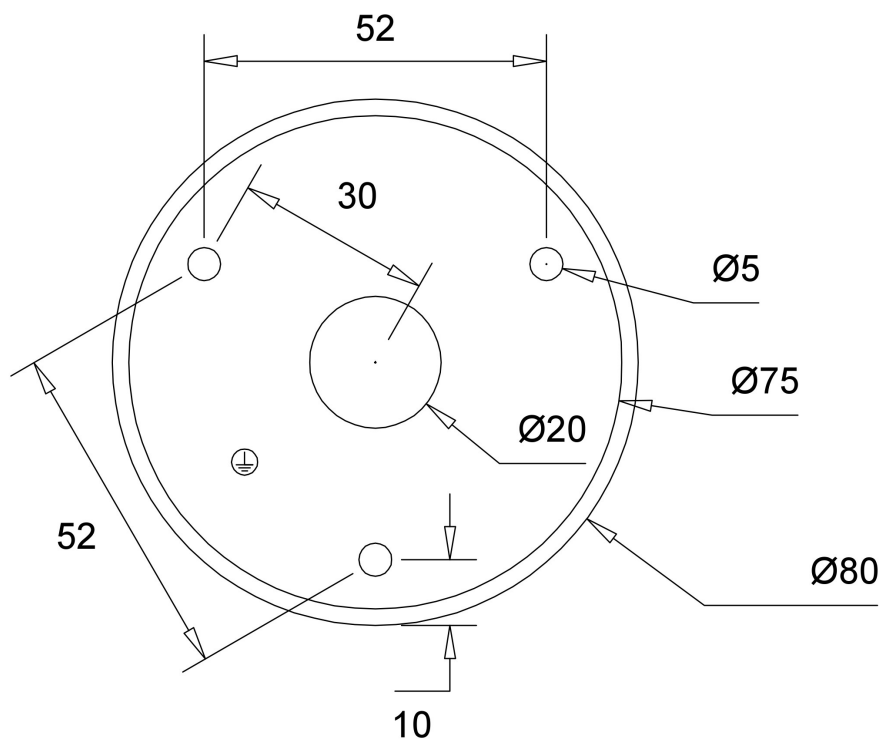

# METEOR

**DAVIDTS LIGHTING srl**

Chaussée de Waterloo, 848-856 - B-1180 Brussels - Belgium  
T +32.2.375.76.46 - F +32.2.375.82.65  
info@davidts.com - www.davidts.com

T03-29-2490