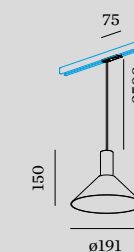

1.4

PAR16 max. 12W | GU10
100-240VAC | 50-60Hz
aluminium
incl. 1-phase Global® track adapter

⊕ IP20 0.33kg

white fixture with white cable/adapter
other fixtures with black cable/adapter
more colour combinations on request

	CODE
	187420WW0
	187420GG0
	187420BB0
	187420WG0
	187420BG0
	187420GB0

OPTIONAL

	CODE
	2700K 460lm 901228W3
	2700K 437lm 901228B3
	3000K 500lm 901228W5
	3000K 457lm 901228B5

1.6

PAR16 max. 12W | GU10
100-240VAC | 50-60Hz
aluminium
incl. 1-phase Global® track adapter

⊕ IP20 0.36kg

	CODE
	187620WW0
	187620GG0
	187620BB0
	187620WG0
	187620BG0
	187620GB0

optional inner cover on page 755

OPTIONAL

	CODE
	2700K 460lm 901228W3
	2700K 437lm 901228B3
	3000K 500lm 901228W5
	3000K 457lm 901228B5

1.7

PAR16 max. 12W | GU10
100-240VAC | 50-60Hz
aluminium
incl. 1-phase Global® track adapter

⊕ IP20 0.32kg

	CODE
	187720WW0
	187720GG0
	187720BB0
	187720WG0
	187720BG0
	187720GB0

optional inner cover on page 755