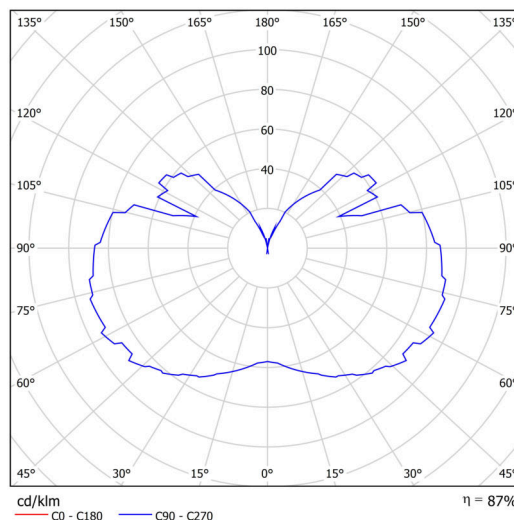

## Technical data

Types of luminaires	Classic on/off
Mounting type	Suspension - chain
Base material	steel
Shade material	three-layer glass TRIPLEX OPAL
Base color	starobronz
Shade color	white
Holding the shade	screws
Mounting location	ceiling
Width	350 mm
Length	350 mm
Height	430 mm
Diameter	ø 350 mm
Suspension length	1000 mm
mounting holes (diameter)	none
Cable entrance	none
Energy Class	D
Impact strength	IK01
Operating temperature	from -20°C to +30°C

## Luminous data

Lum. flux of luminaire	4070 lm
Lum. flux of light source	4630 lm
Luminaire efficacy	150 lm/W
Chromaticity temperature	4000 K
Rated life time LED L80/B10	100000 hours
CRI	Ra80
MacAdam	3
Blue light hazard	Risk group 0