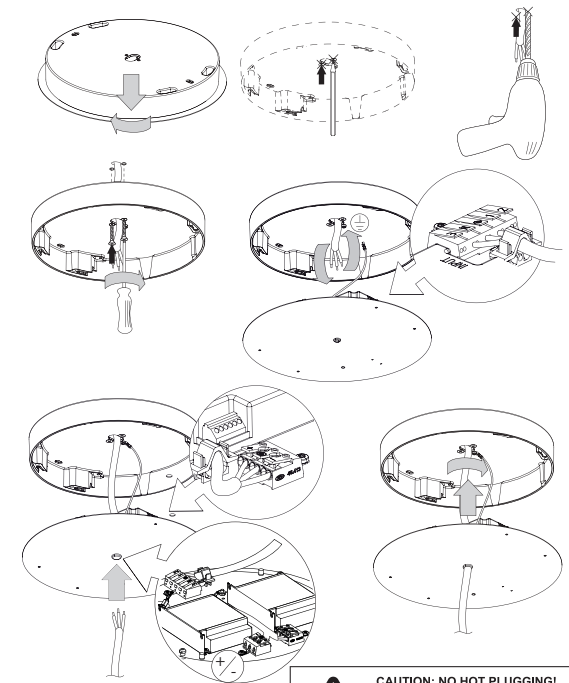

3000K | >85CRI | 9900lm 4

4000K | >85CRI | 10400lm 6

OPTIONAL

suspension set 4.0m 90015114

DIMENSIONS

MOUNTING INSTRUCTION

CAUTION: NO HOT PLUGGING!
Before connecting the luminaire the converter needs to be disconnected from the power supply. If this instruction is disregarded the luminaire might be damaged or destroyed.