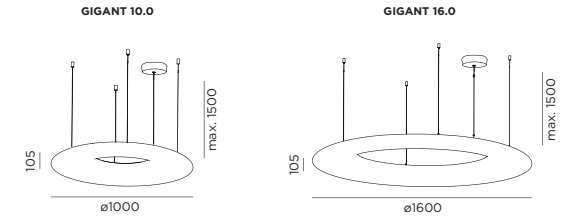

GIGANT

18-Jun-2019

10.0

LED | 42W | 220-240VAC | 50-60Hz | PCB 3-step | dali switch dim

CE IP20 960°C 0.3m P

white texture 213185W

LIGHT COLOUR

3000K | >85CRI | 5000lm 4

4000K | >85CRI | 5300lm 6

OPTIONAL

suspension set 4.0m 90015114

16.0

LED | 83W | 220-240VAC | 50-60Hz | PCB 3-step | dali switch dim

CE IP20 960°C 0.3m P

white texture 213285W

LIGHT COLOUR

3000K | >85CRI | 9900lm 4

4000K | >85CRI | 10400lm 6

OPTIONAL

suspension set 4.0m 90015114

DIMENSIONS

MOUNTING INSTRUCTION

CAUTION: NO HOT PLUGGING!
Before connecting the luminaire the converter needs to be disconnected from the power supply. If this instruction is disregarded the luminaire might be damaged or destroyed.