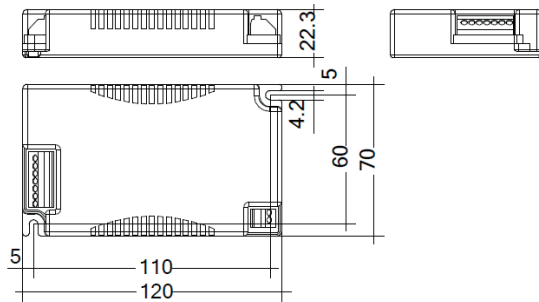

3000K | >85CRI | 9900lm 4

4000K | >85CRI | 10400lm 6

OPTIONAL

suspension set 4.0m 90015114

DIMENSIONS

MOUNTING INSTRUCTION

CAUTION: NO HOT PLUGGING!
Before connecting the luminaire the converter needs to be disconnected from the power supply. If this instruction is disregarded the luminaire might be damaged or destroyed.

max. 45W | 500-1400mA | constant current | DIM 1-100%
 DALI-2 DEVICE type 6 | DSI | switchDIM
 suitable for emergency lighting units (EN50172)

DIMENSIONS

GIGANT 10.0 | MACBETH 1.0 DALI & SWITCH DIM

CIRCUIT DIAGRAM