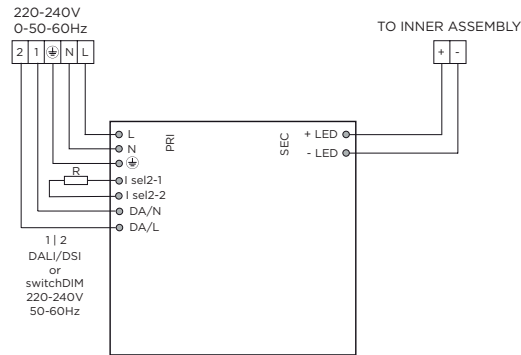

max. 45W | 500-1400mA | constant current | DIM 1-100%
 DALI-2 DEVICE type 6 | DSI | switchDIM
 suitable for emergency lighting units (EN50172)

DIMENSIONS

GIGANT 10.0 | MACBETH 1.0 DALI & SWITCH DIM

CIRCUIT DIAGRAM

GIGANT 16.0 DALI & SWITCH DIM

CIRCUIT DIAGRAM

220-240V
 0-50-60Hz