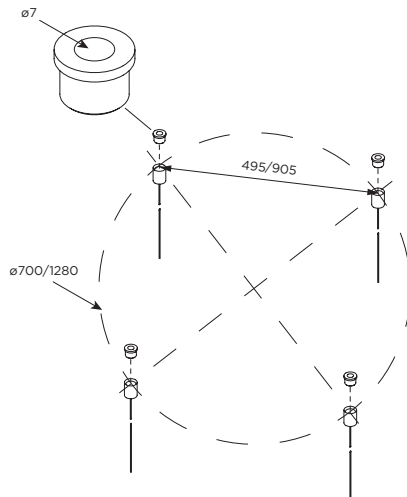

GIGANT

18-Jun-2019

10.0

LED | 42W | 220-240VAC | 50-60Hz | PCB 3-step | dali switch dim

CE IP20 960°C 0.3m P

white texture 213185W

LIGHT COLOUR

3000K | >85CRI | 5000lm 4

4000K | >85CRI | 5300lm 6

OPTIONAL

suspension set 4.0m 90015114

16.0

LED | 83W | 220-240VAC | 50-60Hz | PCB 3-step | dali switch dim

CE IP20 960°C 0.3m P

white texture 213285W

LIGHT COLOUR

3000K | >85CRI | 9900lm 4

4000K | >85CRI | 10400lm 6

OPTIONAL

suspension set 4.0m 90015114

DIMENSIONS

MOUNTING INSTRUCTION

CAUTION: NO HOT PLUGGING!
Before connecting the luminaire the converter needs to be disconnected from the power supply. If this instruction is disregarded the luminaire might be damaged or destroyed.

GIGANT 16.0 DALI & SWITCH DIM

CIRCUIT DIAGRAM

220-240V
 0-50-60Hz