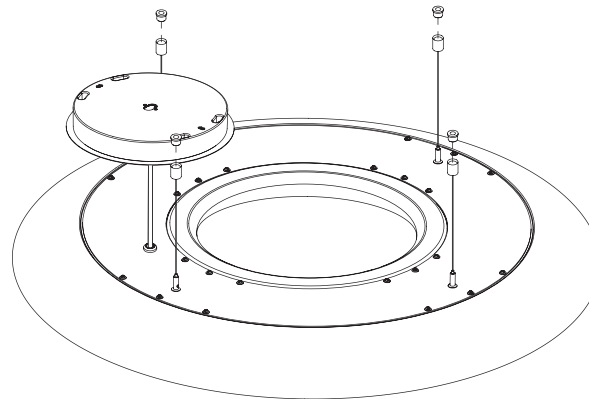

4000K | >85CRI | 5300lm 6

OPTIONAL

suspension set 4.0m 90015114

16.0

LED | 83W | 220-240VAC | 50-60Hz | PCB 3-step | dali switch dim

CE IP20 960°C 0.3m P

white texture 213285W

LIGHT COLOUR

3000K | >85CRI | 9900lm 4

4000K | >85CRI | 10400lm 6

OPTIONAL

suspension set 4.0m 90015114

DIMENSIONS

MOUNTING INSTRUCTION

CAUTION: NO HOT PLUGGING!
Before connecting the luminaire the converter needs to be disconnected from the power supply. If this instruction is disregarded the luminaire might be damaged or destroyed.