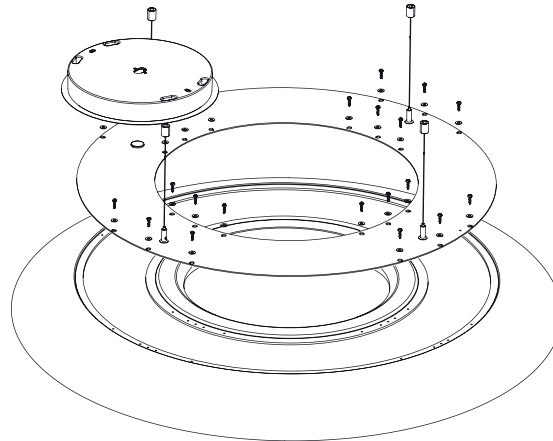

4000K | >85CRI | 5300lm 6

OPTIONAL

suspension set 4.0m 90015114

16.0

LED | 83W | 220-240VAC | 50-60Hz | PCB 3-step | dali switch dim

CE IP20 960°C 0.3m P

white texture 213285W

LIGHT COLOUR

3000K | >85CRI | 9900lm 4

4000K | >85CRI | 10400lm 6

OPTIONAL

suspension set 4.0m 90015114

DIMENSIONS

MOUNTING INSTRUCTION

CAUTION: NO HOT PLUGGING!
Before connecting the luminaire the converter needs to be disconnected from the power supply. If this instruction is disregarded the luminaire might be damaged or destroyed.